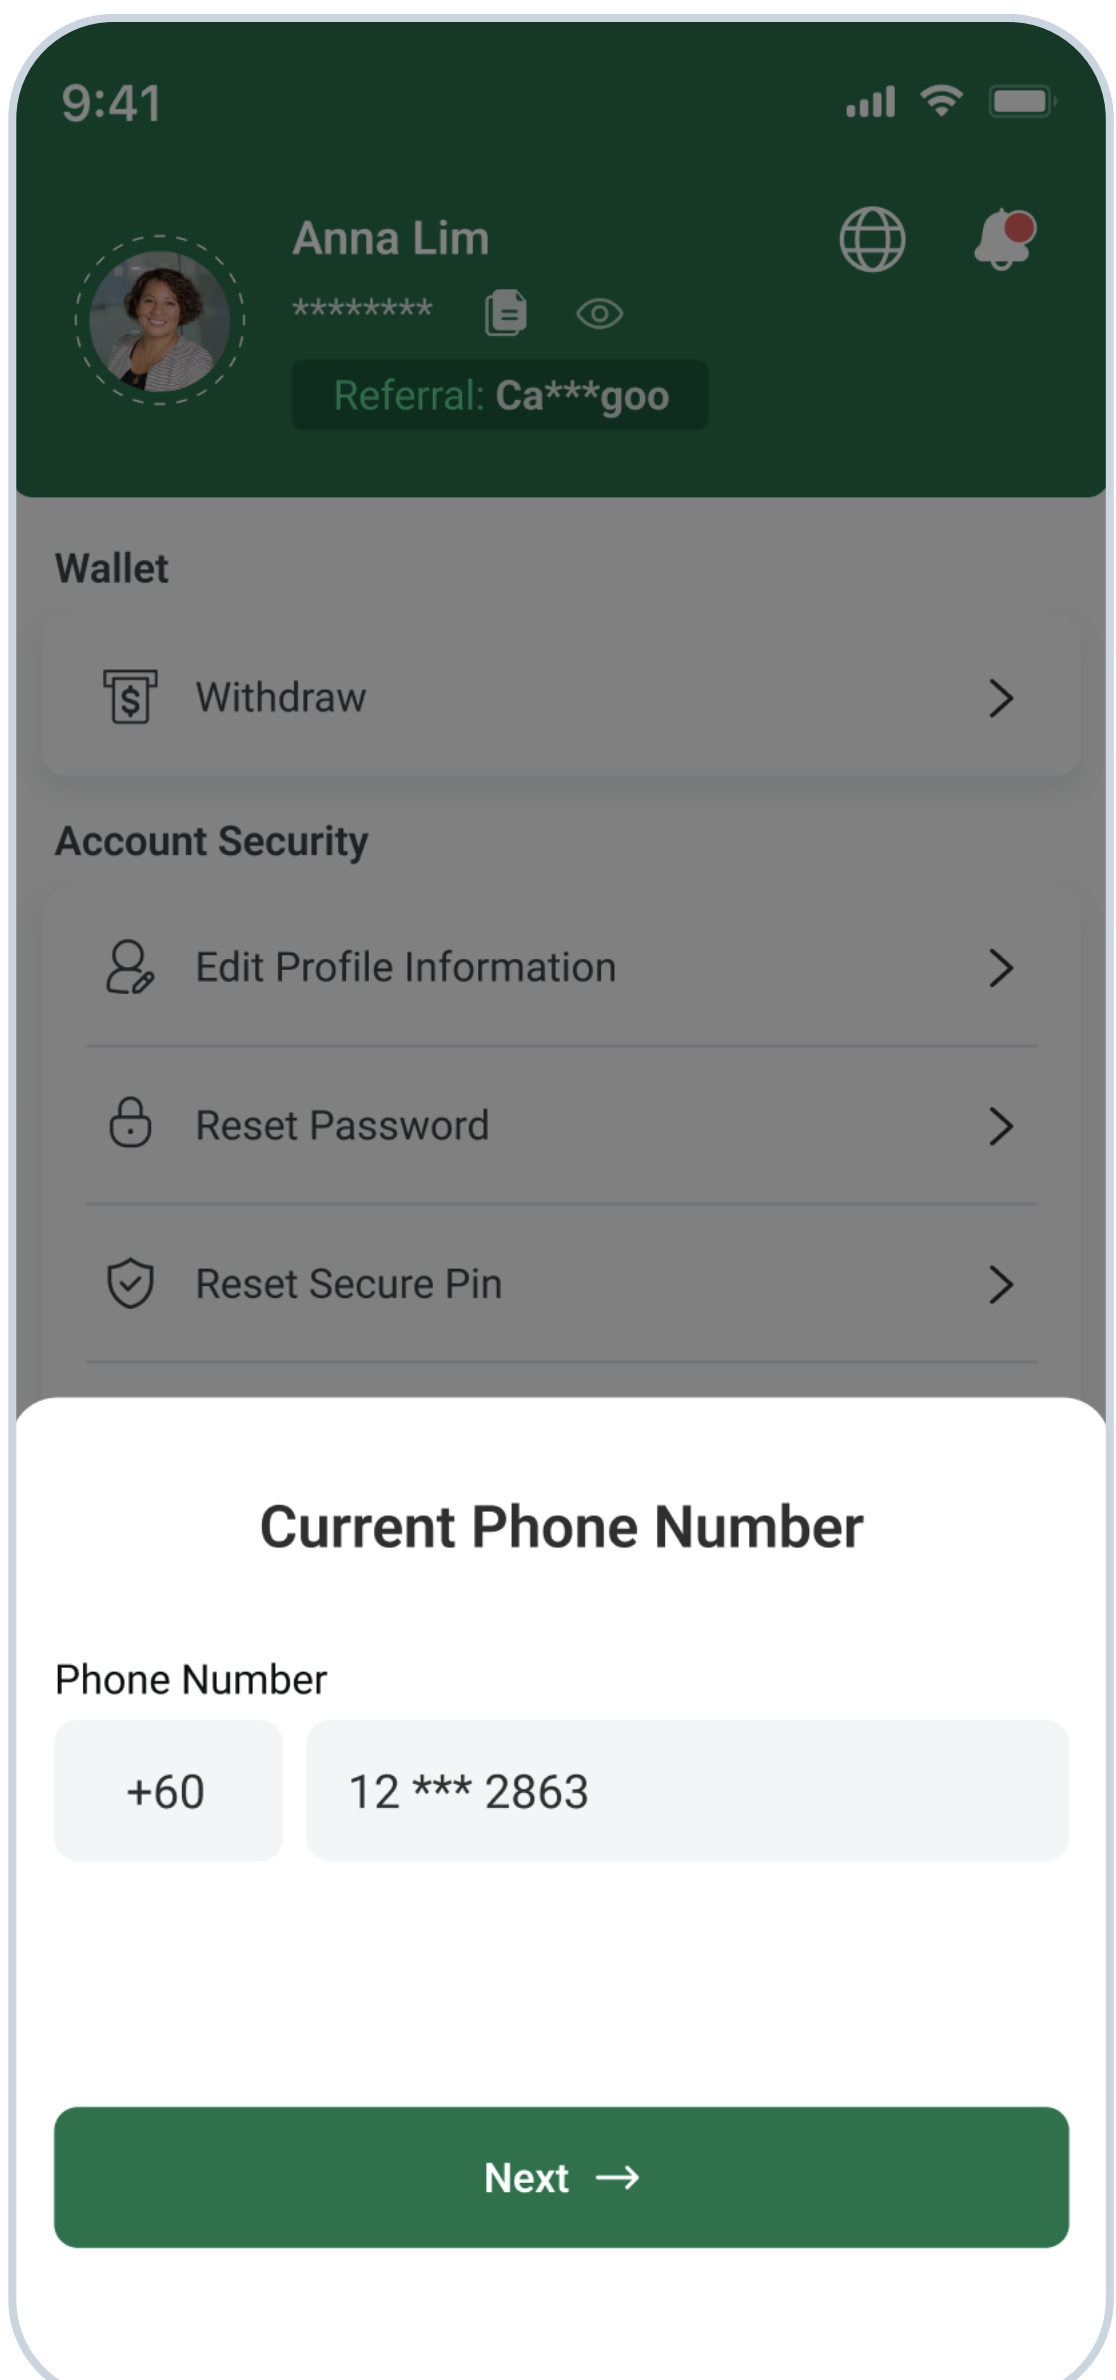

Reset Secure Pin

Click "Reset Secure Pin".

Receive verification code and verify.

Enter your new secure pin.

Confirm your new secure pin and reset successfully.