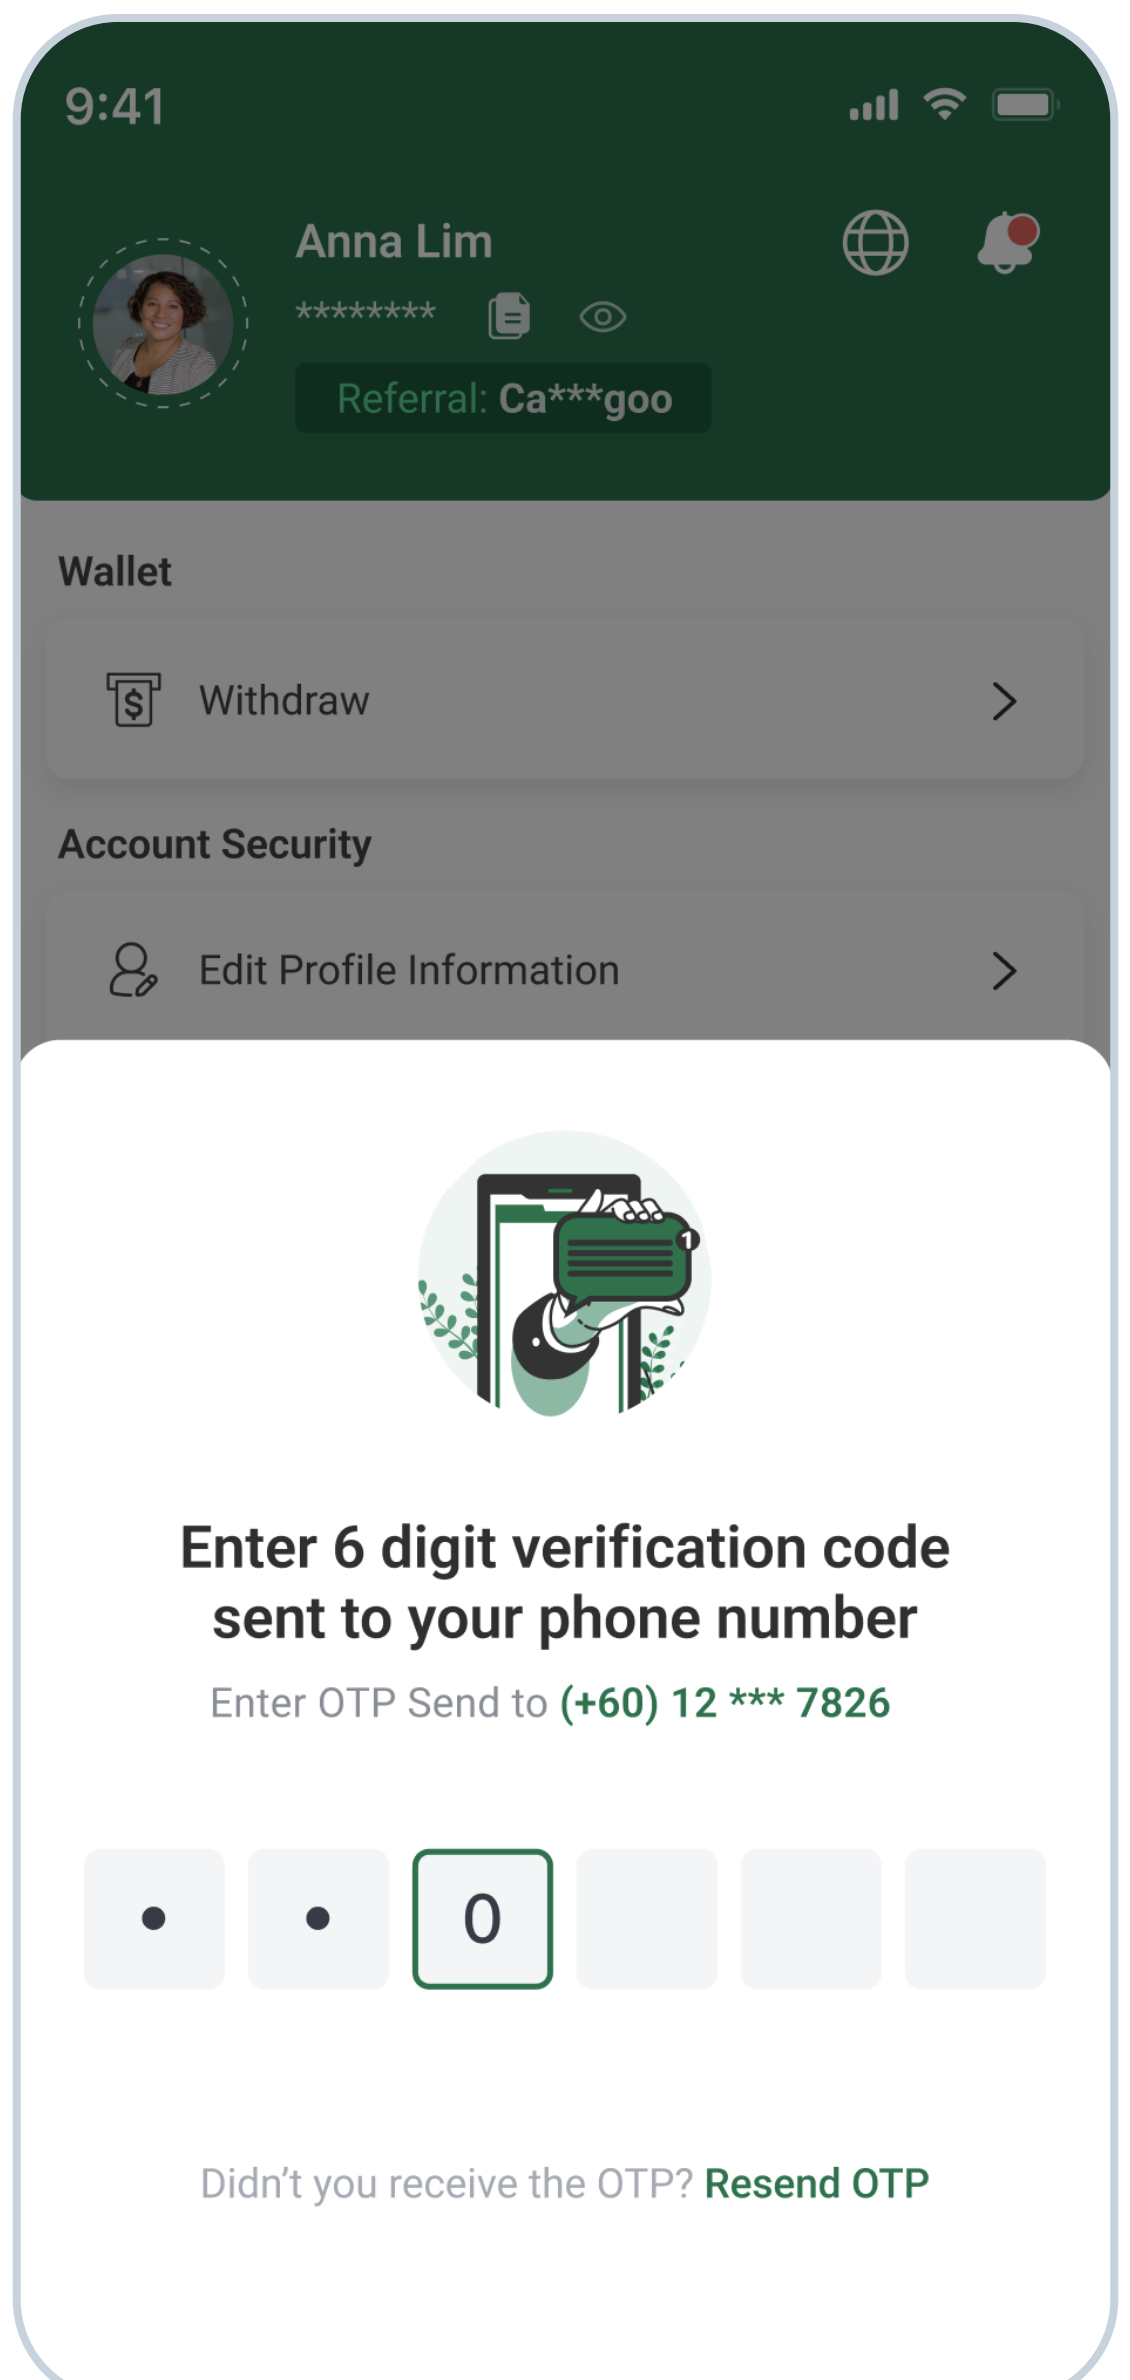

Reset Secure Pin

Click "Reset Secure Pin".

Receive verification code and verify.

Enter your new secure pin.

Confirm your new secure pin and reset successfully.