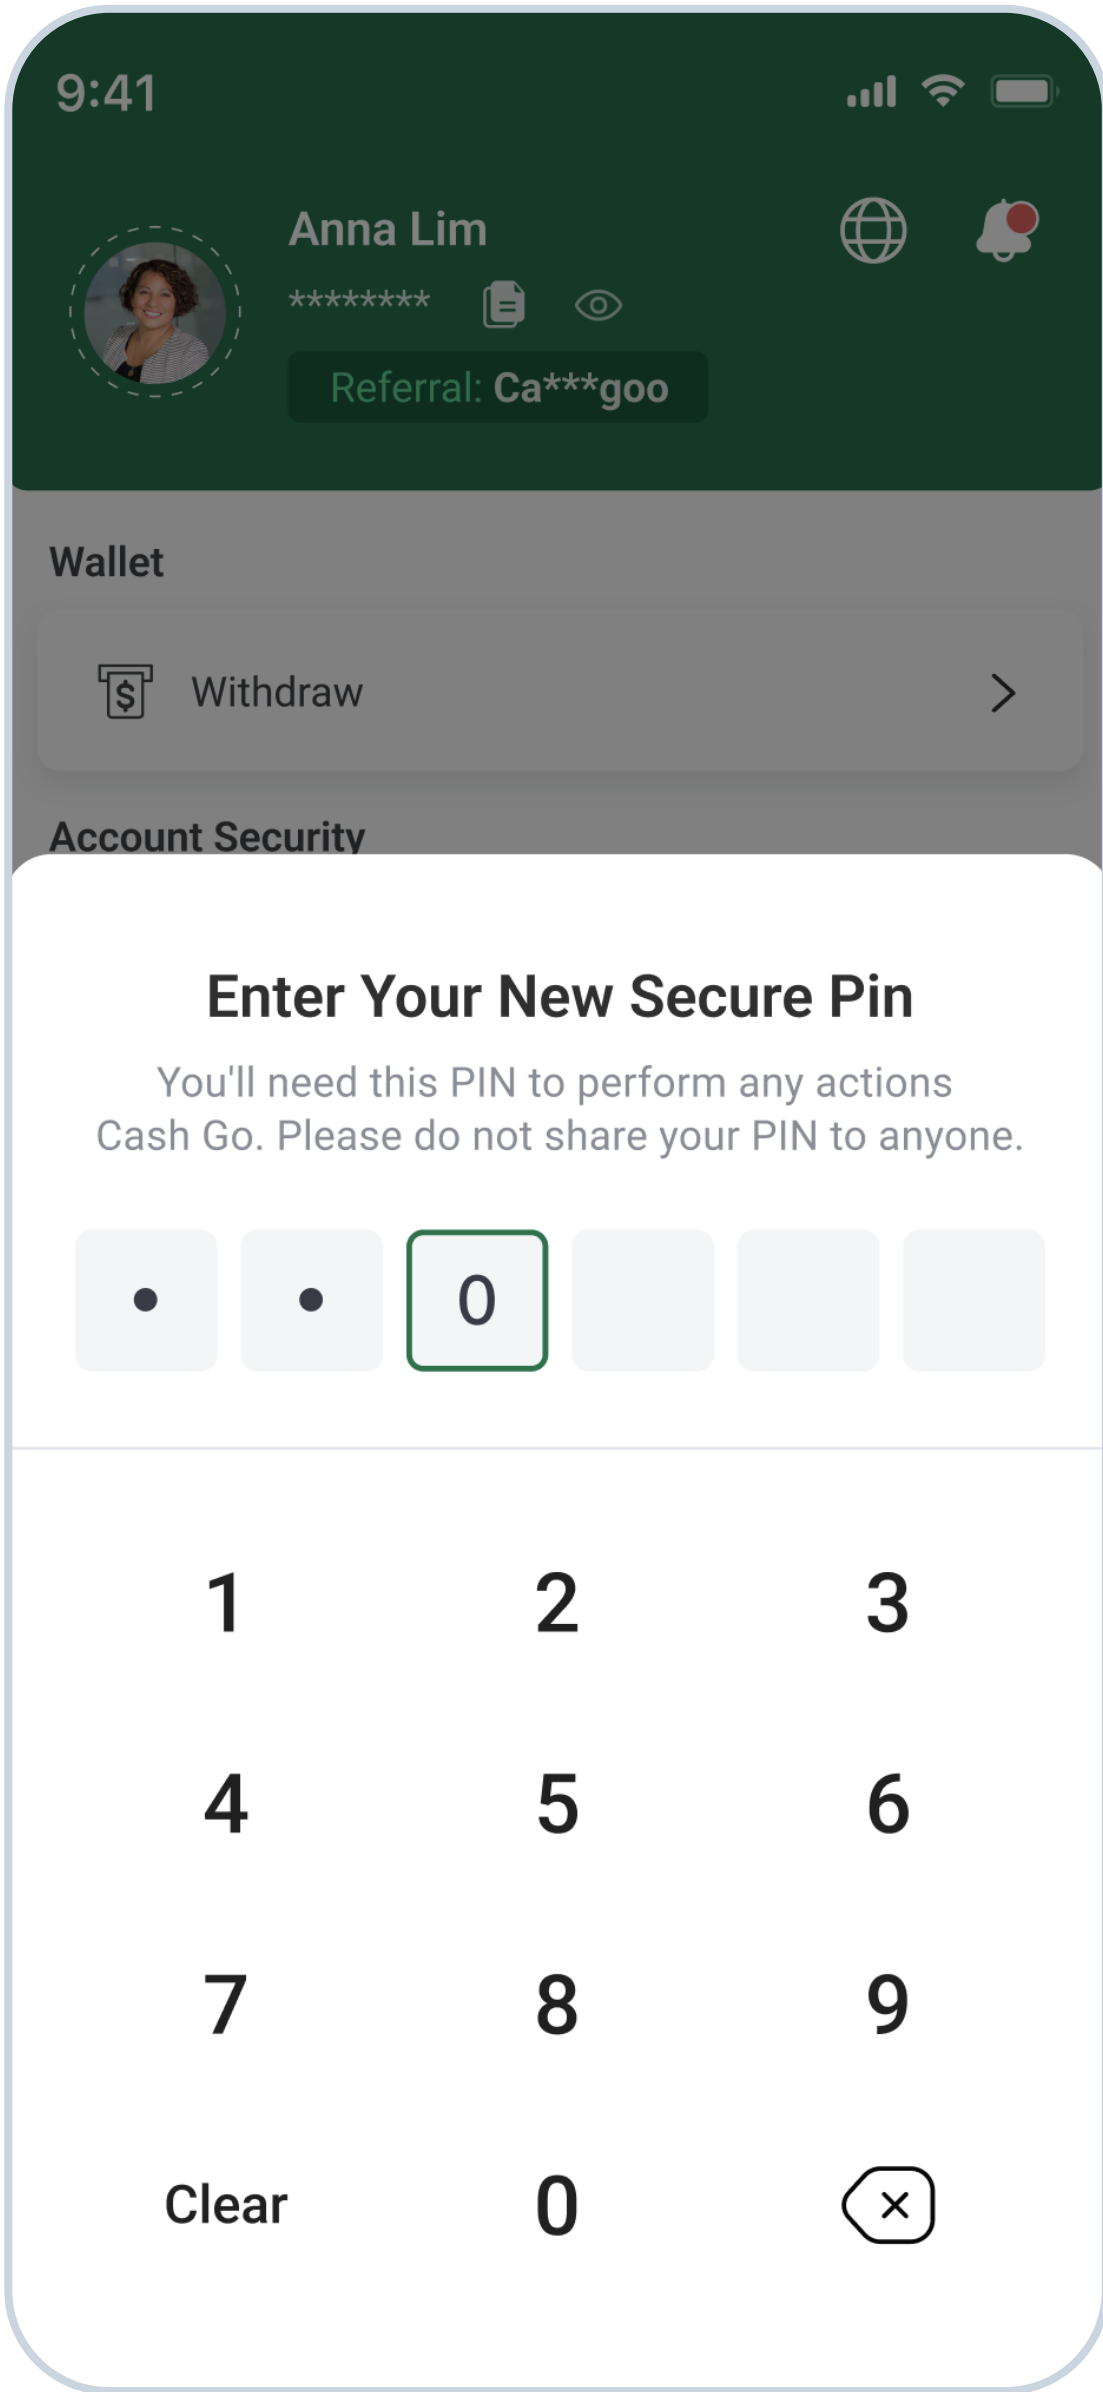

Reset Secure Pin

Click "Reset Secure Pin".

Receive verification code and verify.

Enter your new secure pin.

Confirm your new secure pin and reset successfully.