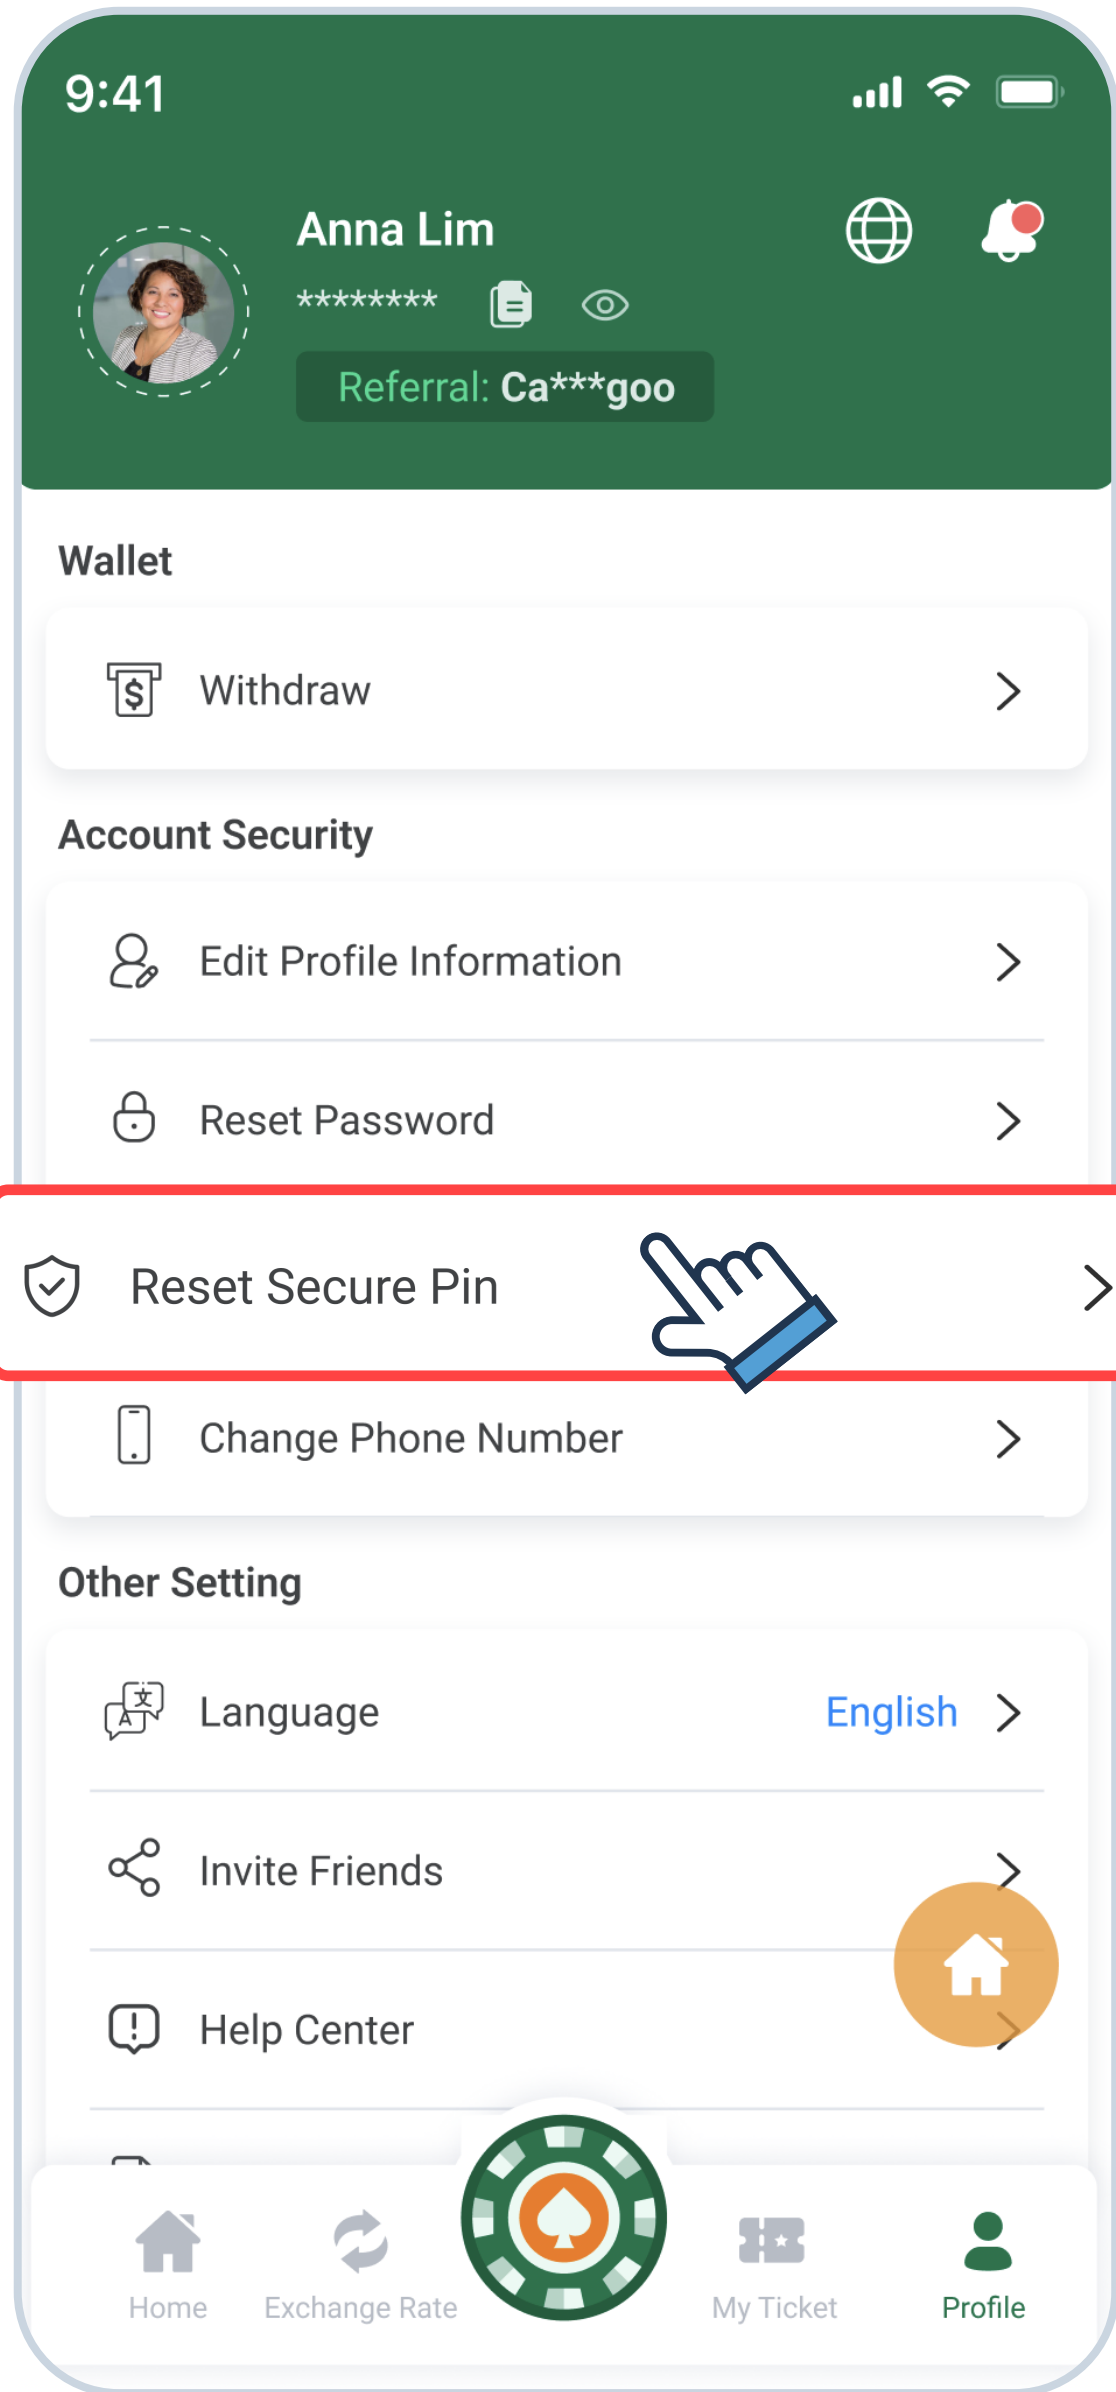

Reset Secure Pin

Click "Reset Secure Pin".

Receive verification code and verify.

Enter your new secure pin.

Confirm your new secure pin and reset successfully.