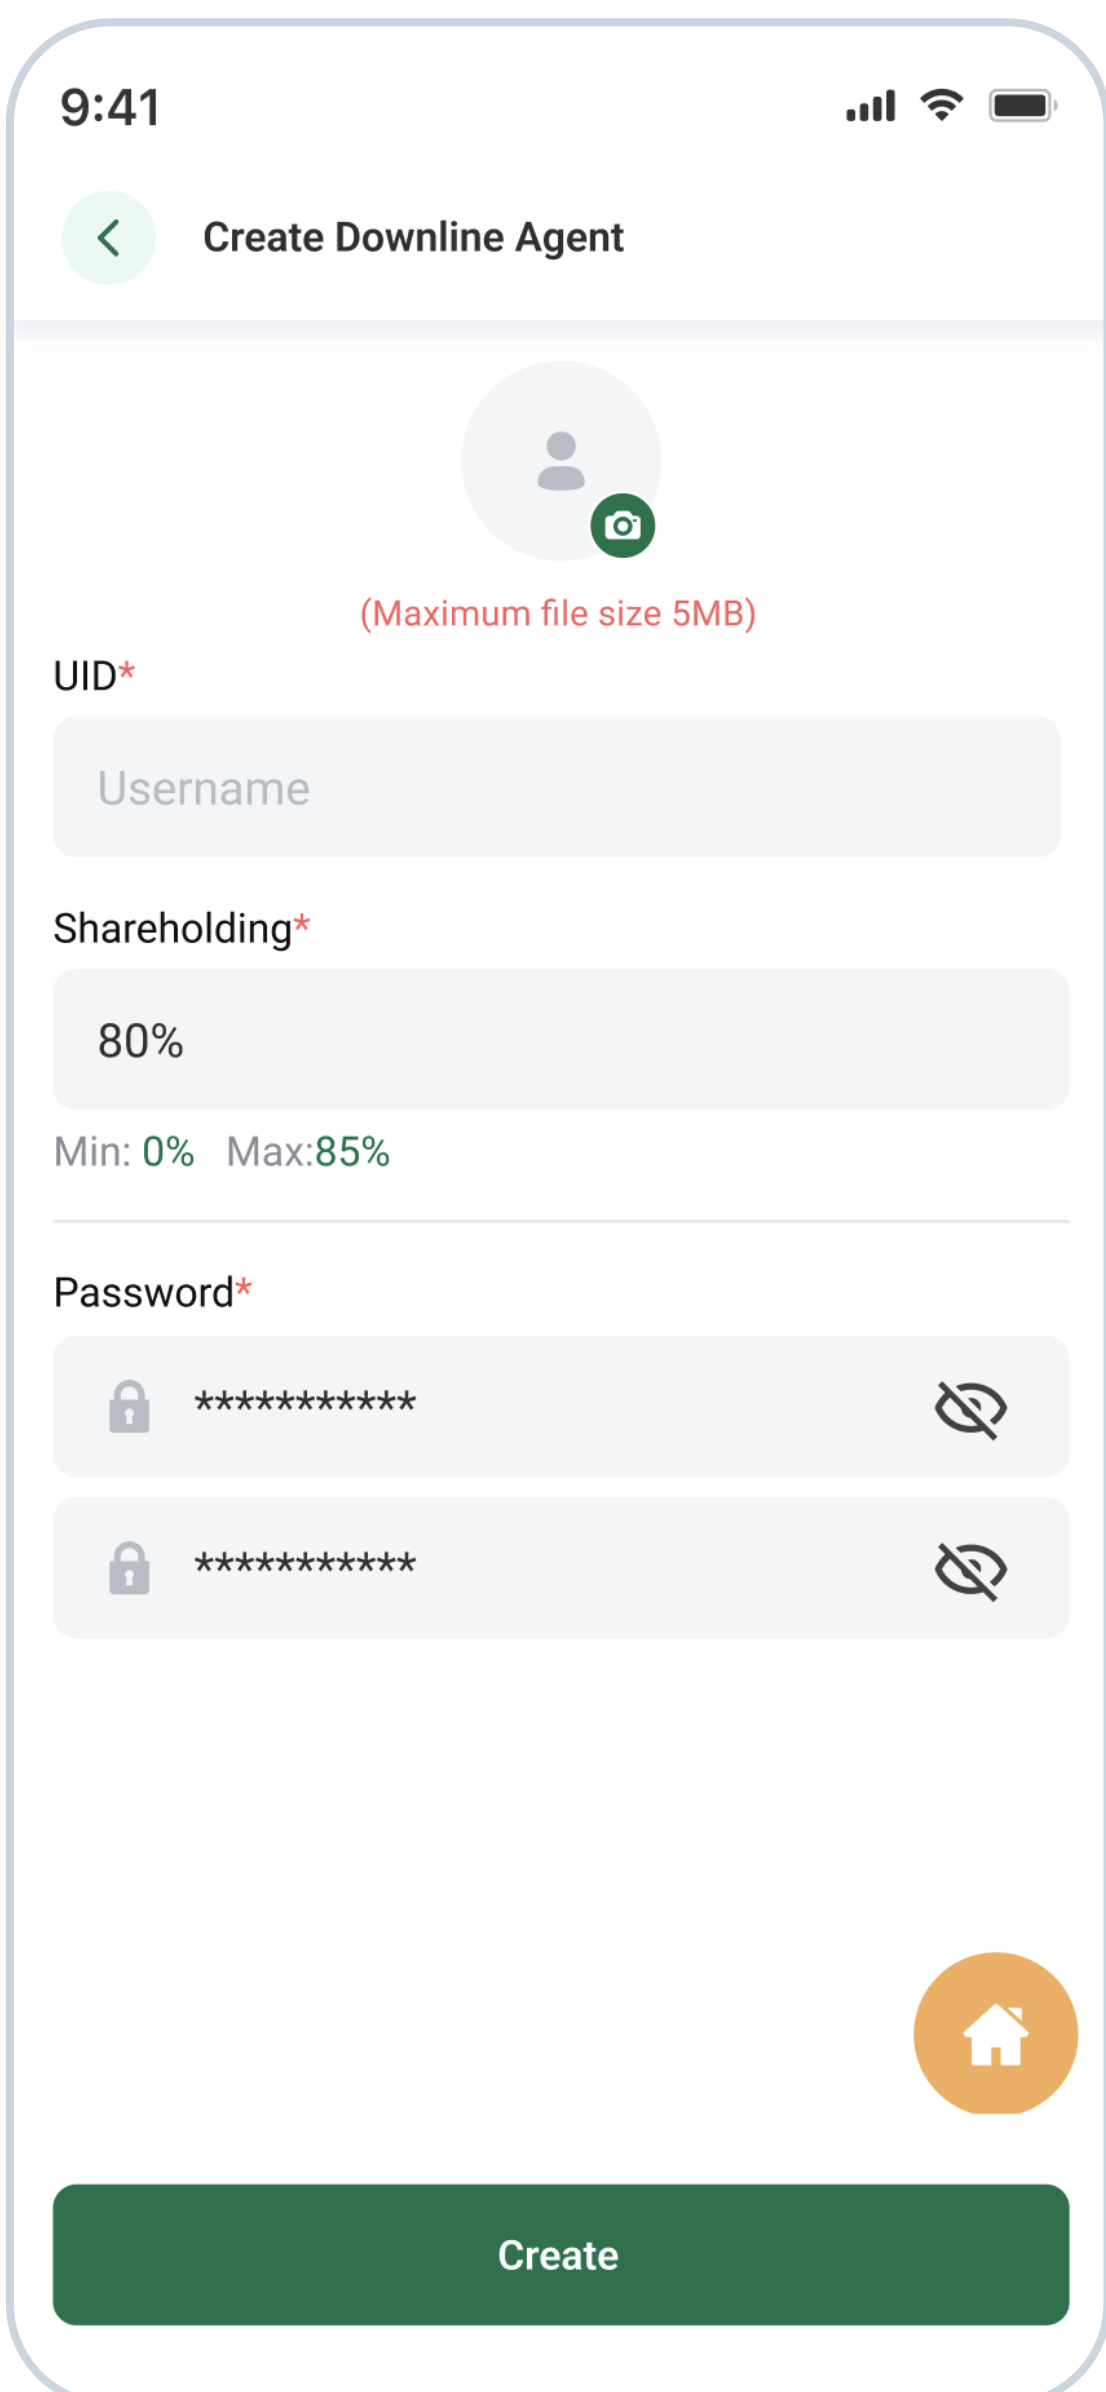

# Create Downline Agent

Create downline.

Setup downline  
"Information and  
Shareholding".

\*Please note that you cannot set a higher Shareholding units than you currently have.