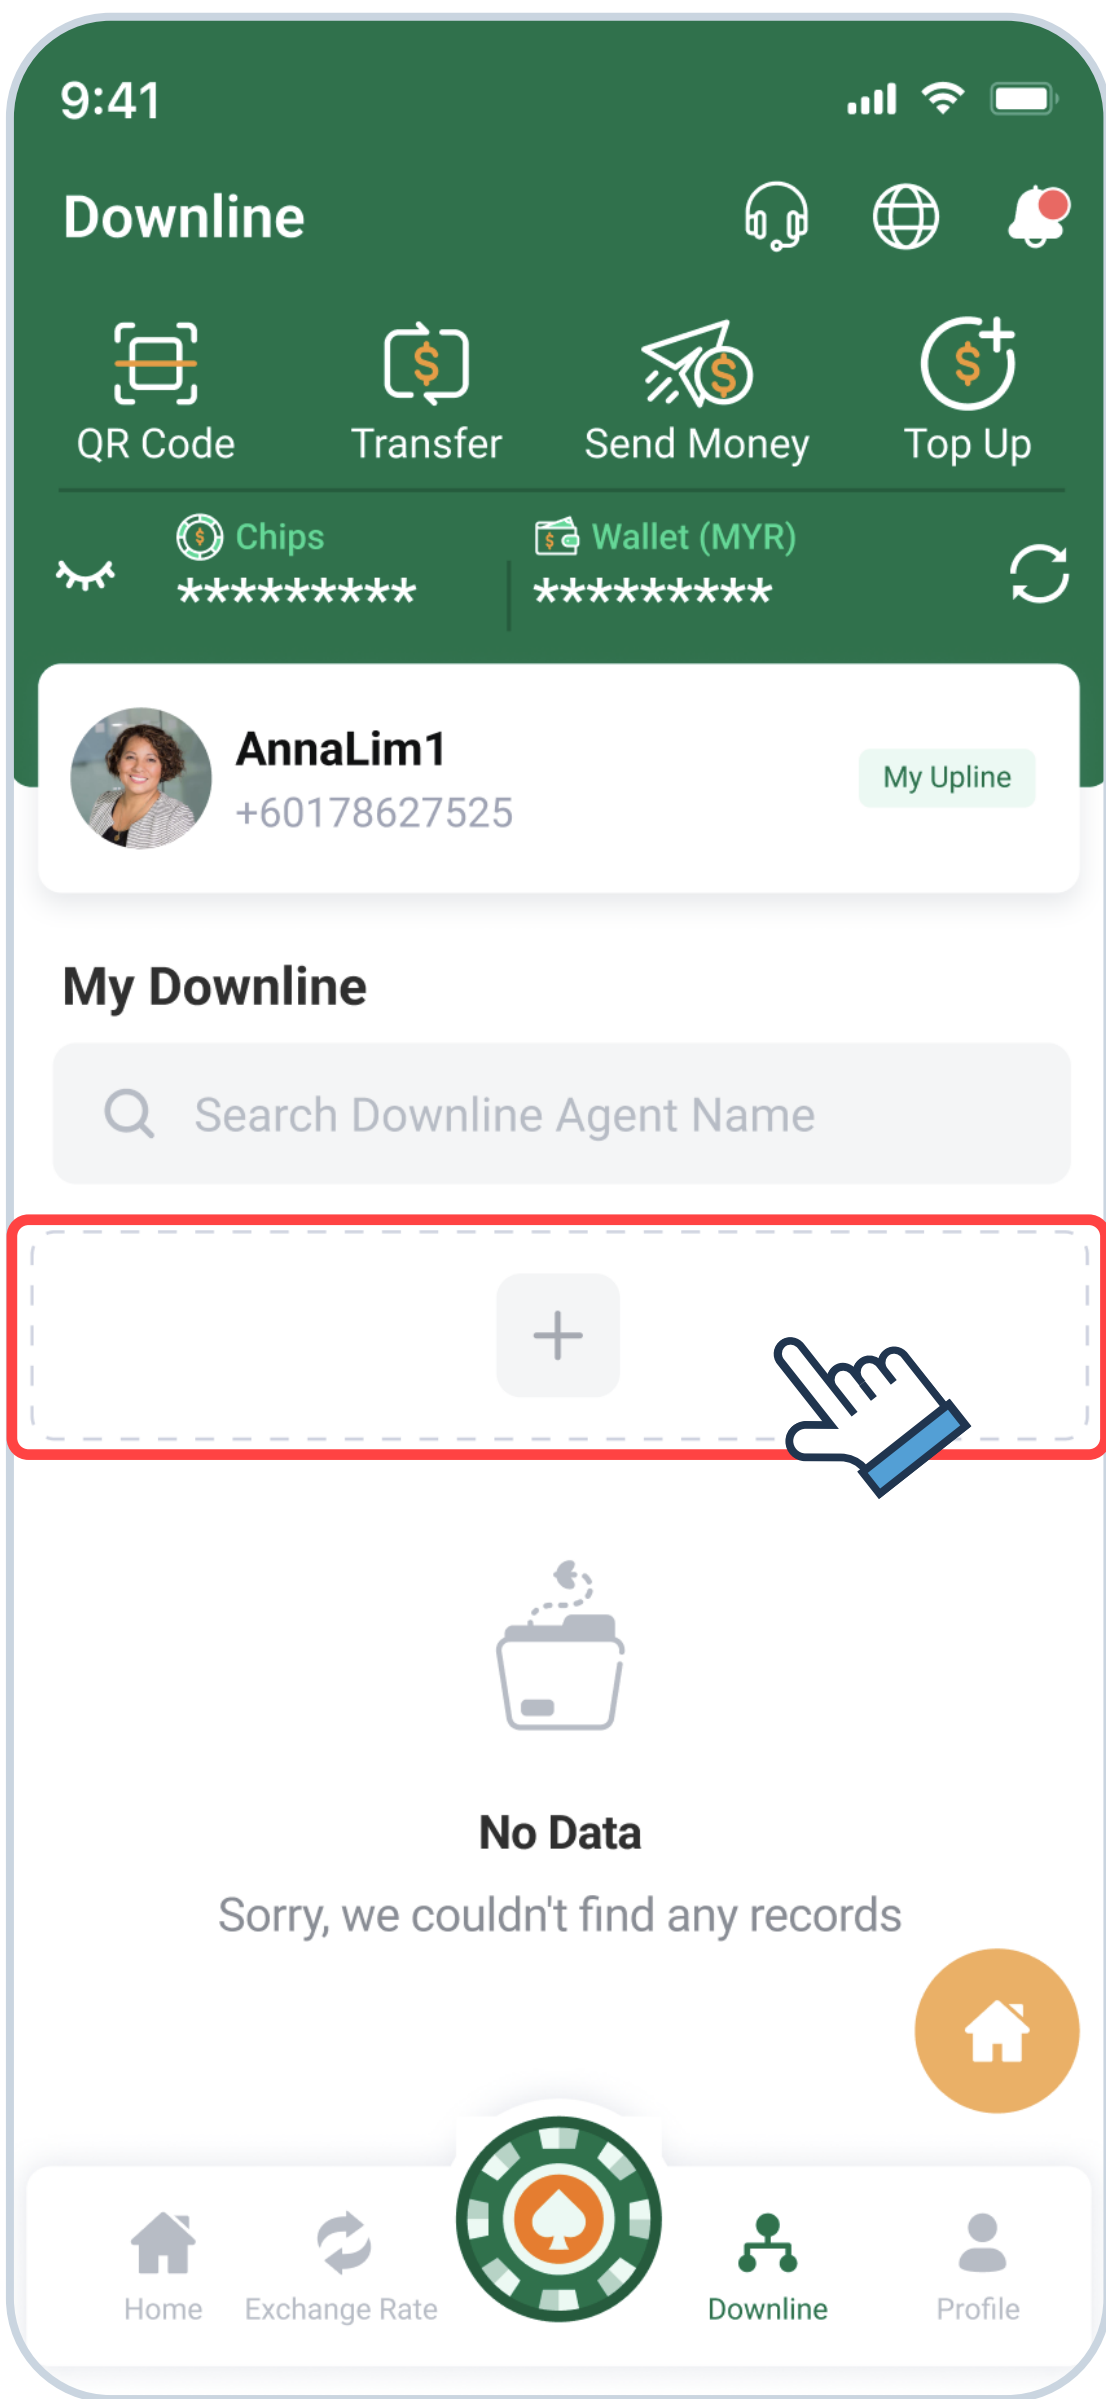

# Create Downline Agent

Create downline.

Setup downline  
"Information and  
Shareholding".

\*Please note that you cannot set a higher Shareholding units than you currently have.