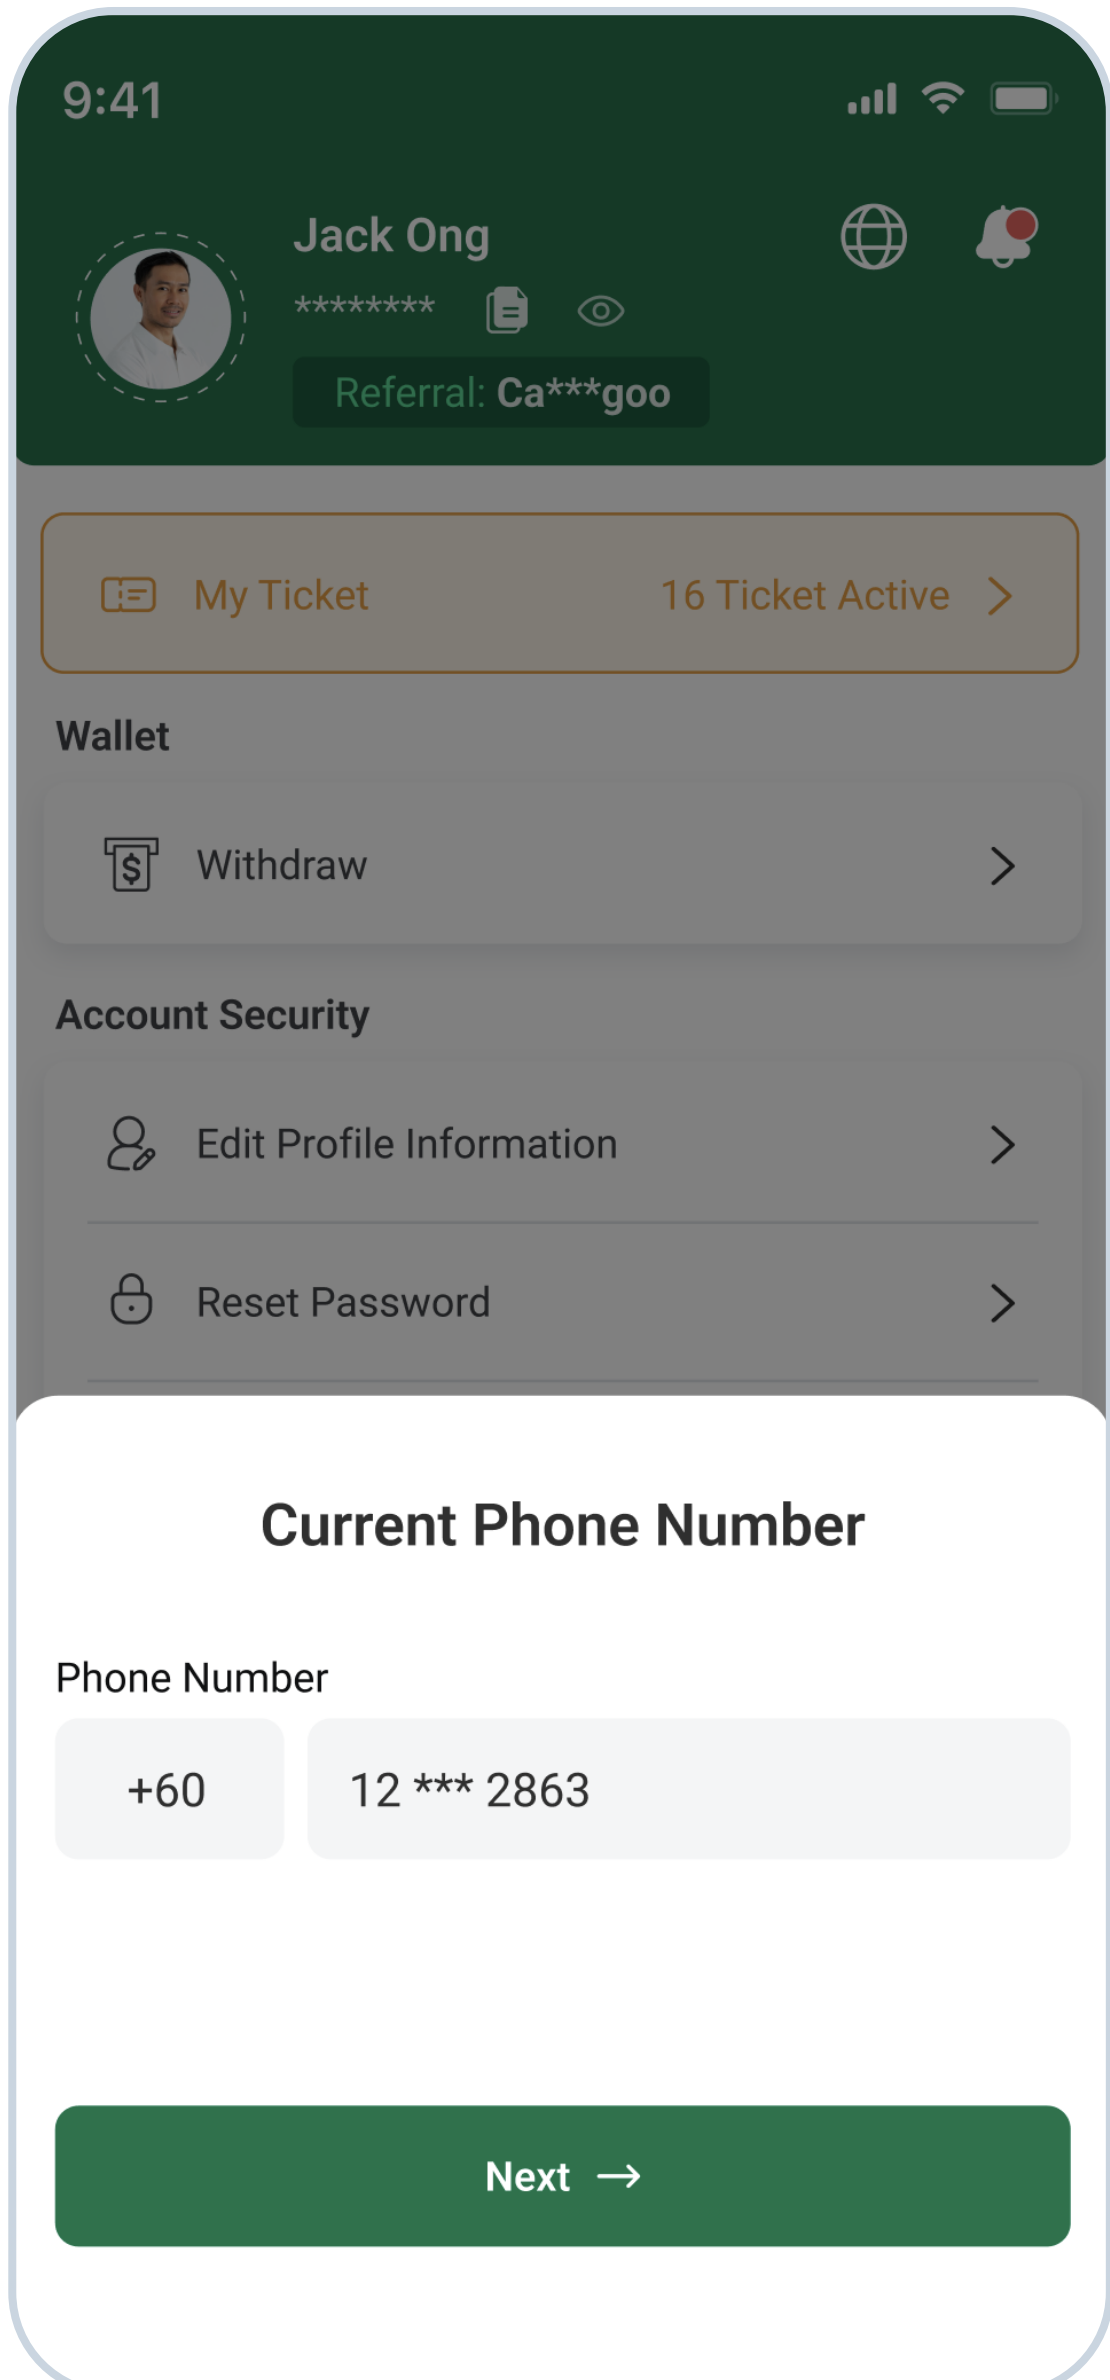

# Reset Secure Pin

Click "Reset Secure Pin".

Receive verification code and verify.

Enter your new secure pin.

Confirm your new secure pin and reset successfully.