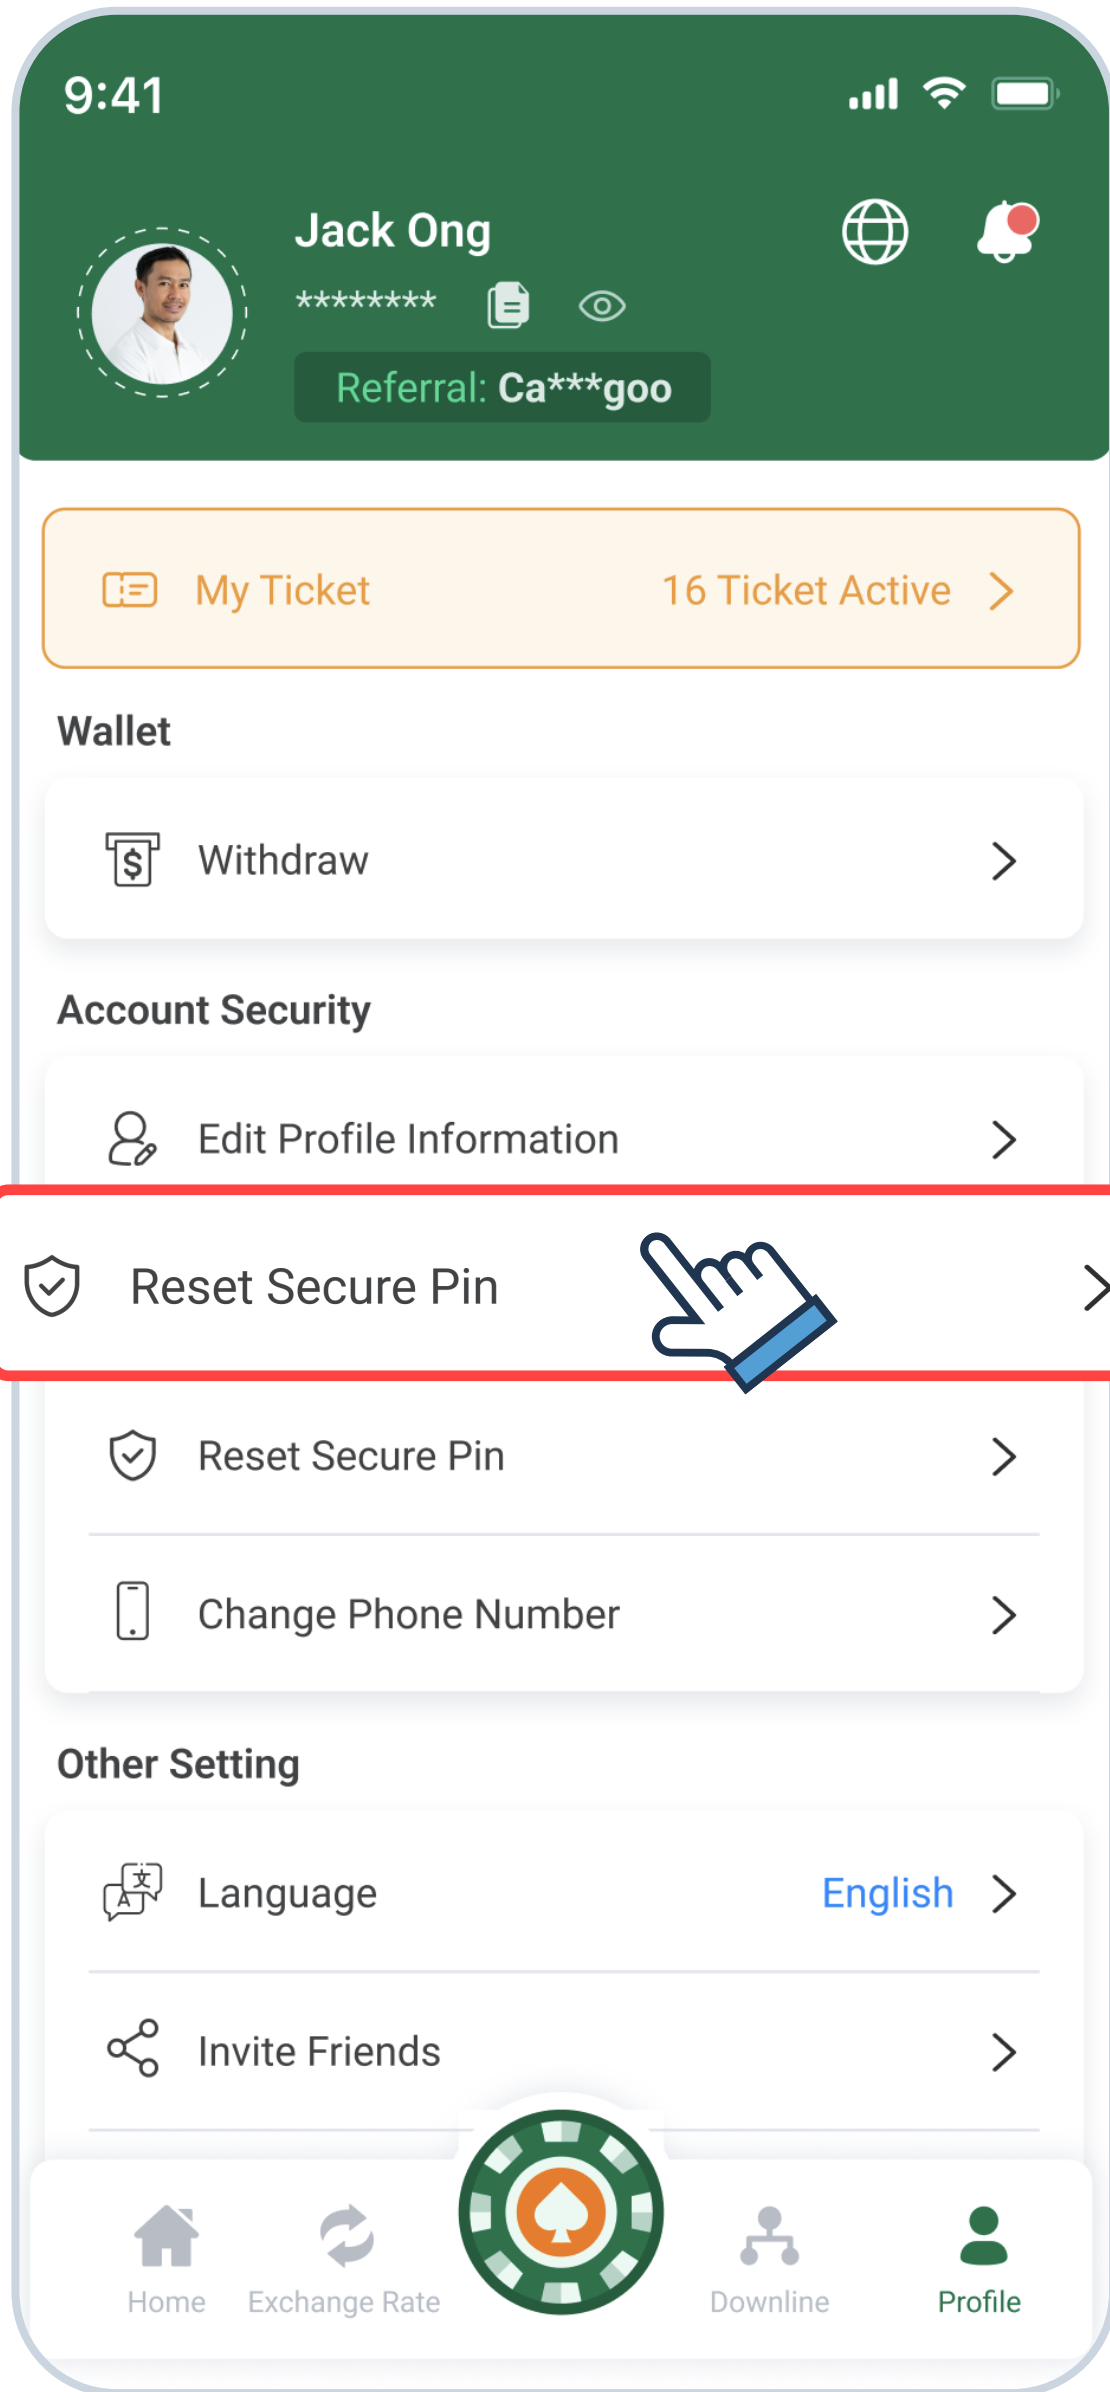

# Reset Secure Pin

Click "Reset Secure Pin".

Receive verification code and verify.

Enter your new secure pin.

Confirm your new secure pin and reset successfully.