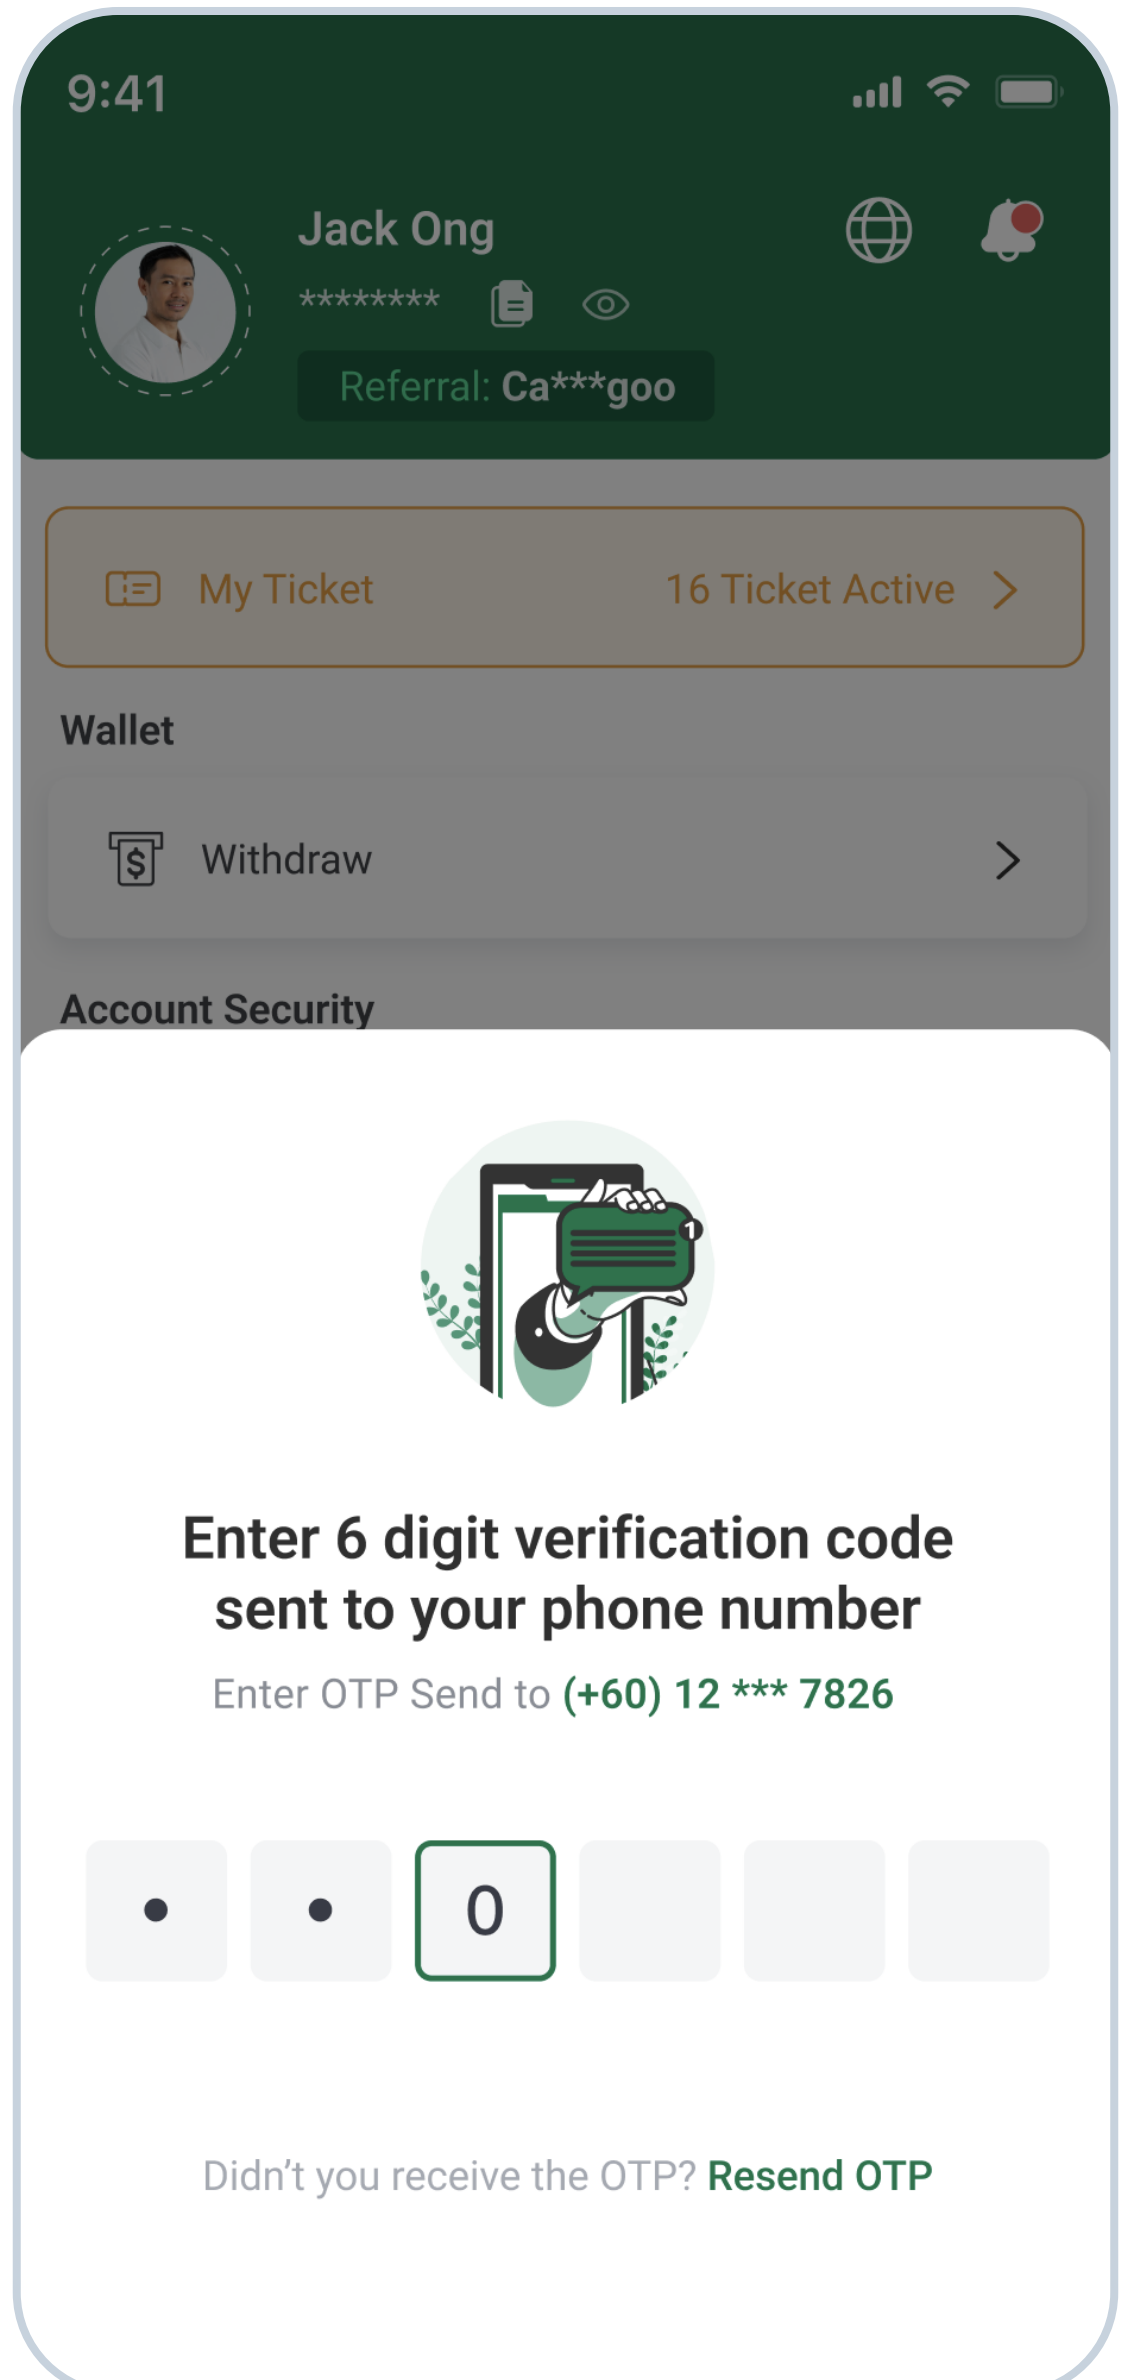

# Reset Secure Pin

Click "Reset Secure Pin".

Receive verification code and verify.

Enter your new secure pin.

Confirm your new secure pin and reset successfully.