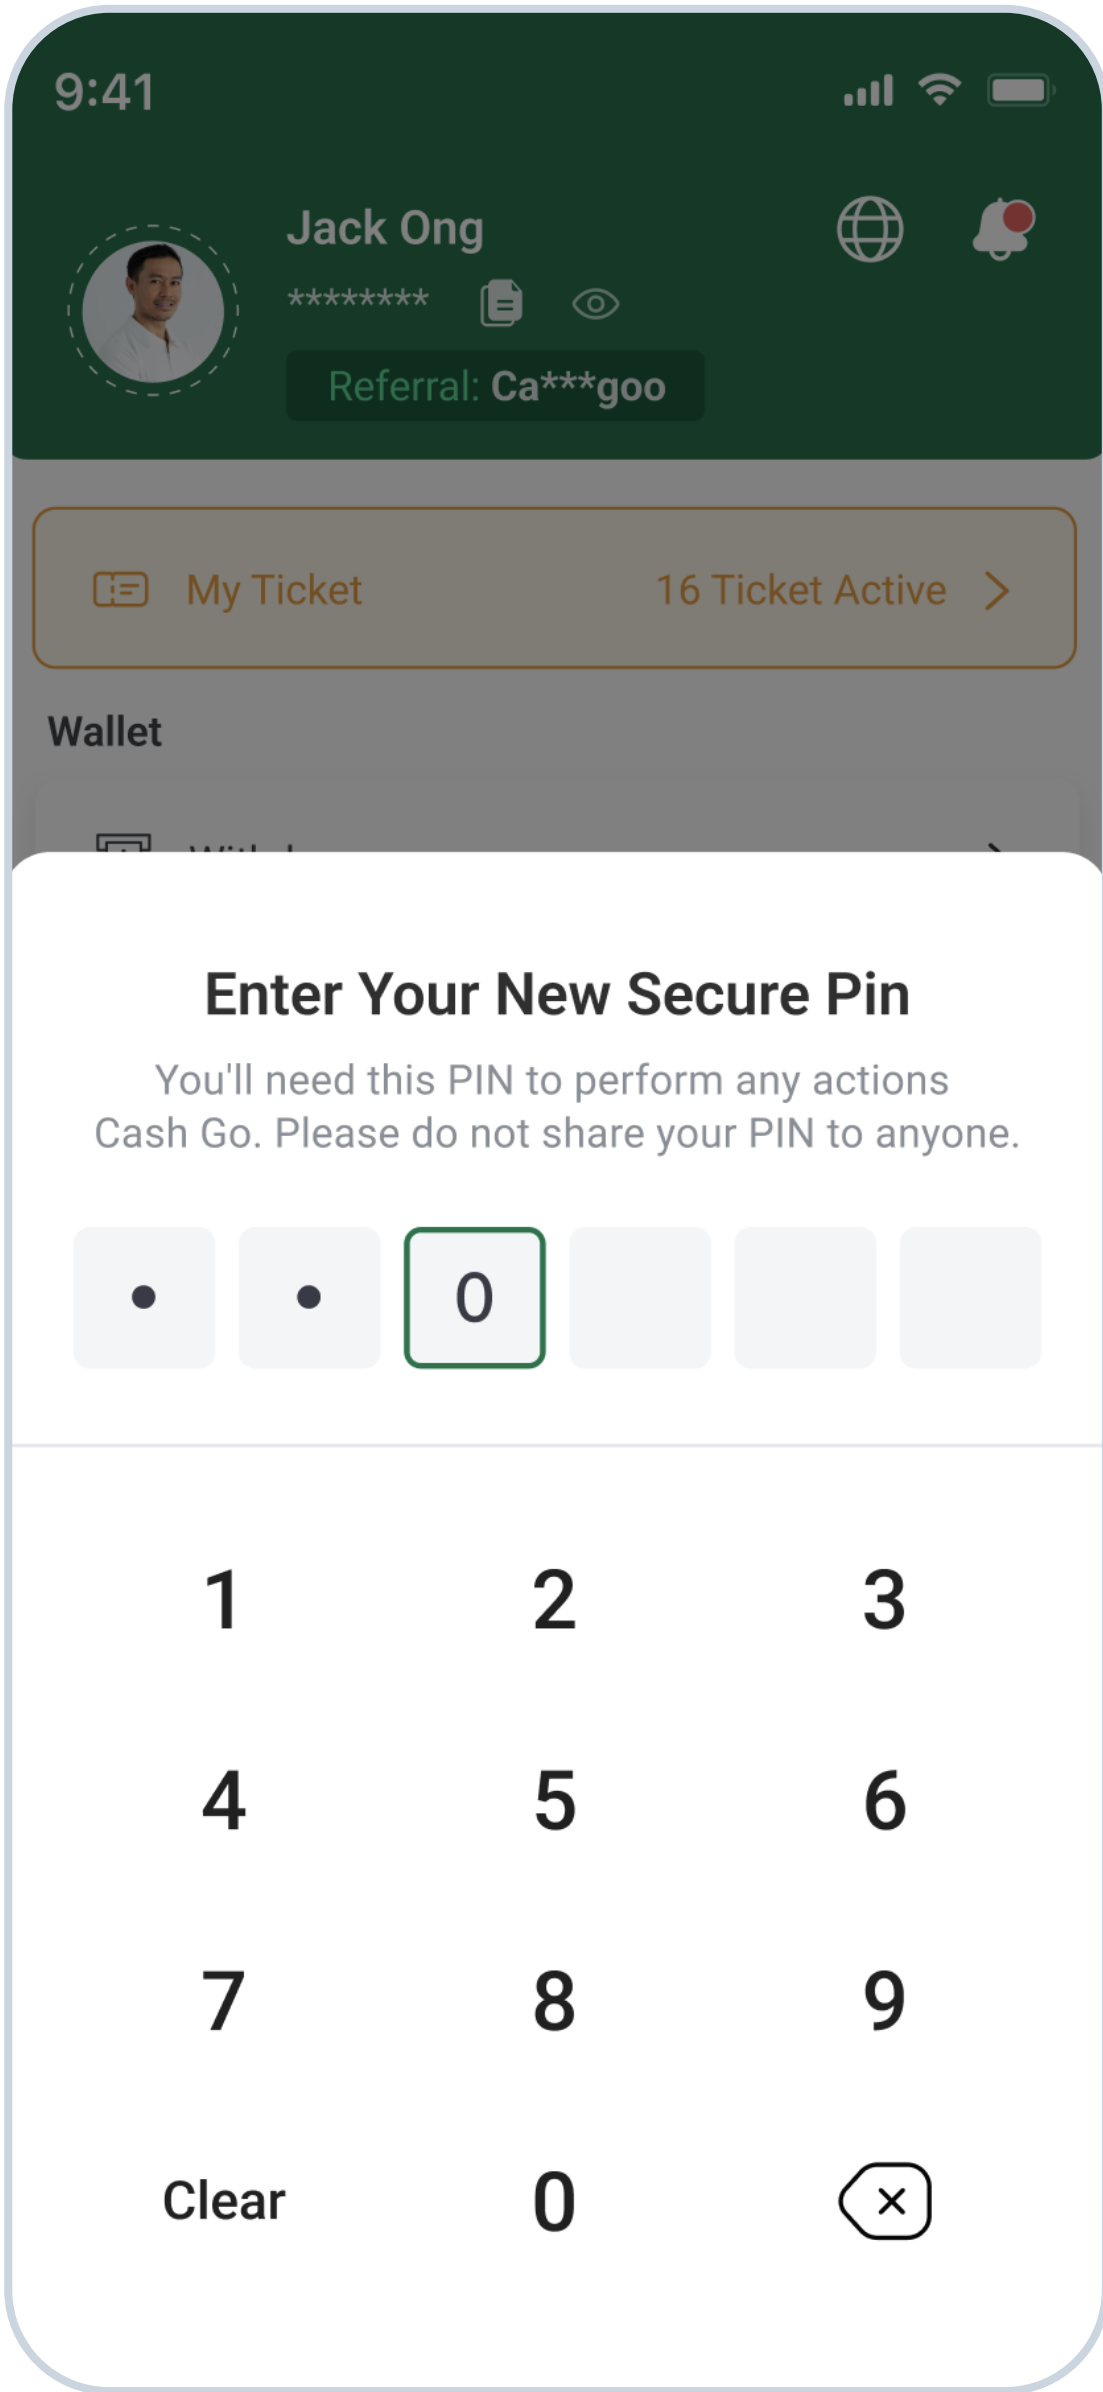

# Reset Secure Pin

Click "Reset Secure Pin".

Receive verification code and verify.

Enter your new secure pin.

Confirm your new secure pin and reset successfully.