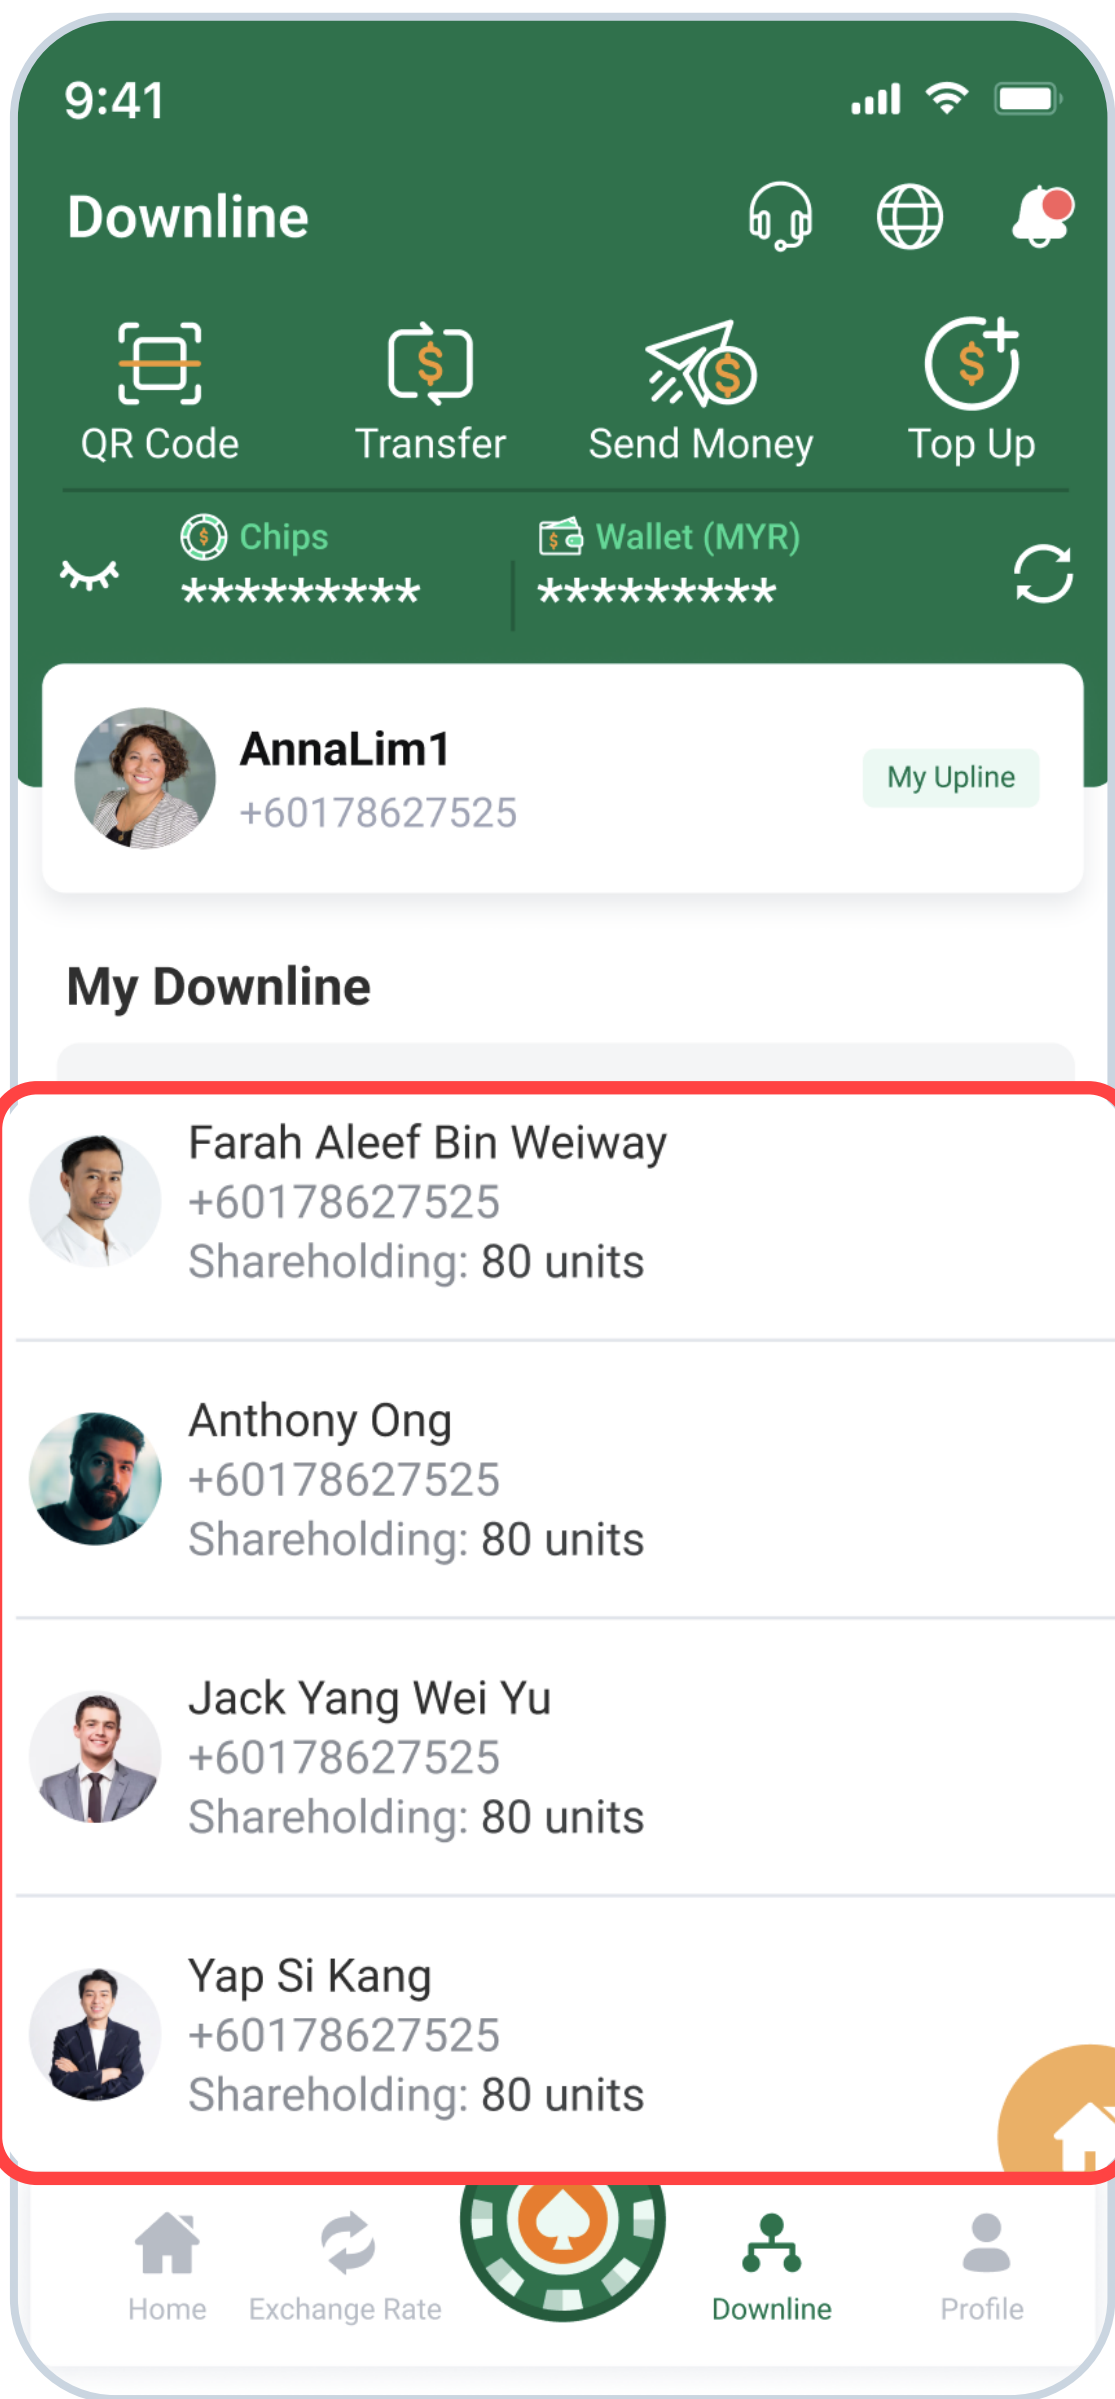

Shareholding

The Downline List will display your downstream shareholding units.

You can also view the Shareholding units you set for your Downline Profile.

Click to enter the Downline Profile, you can click the icon in the upper right corner to edit it.