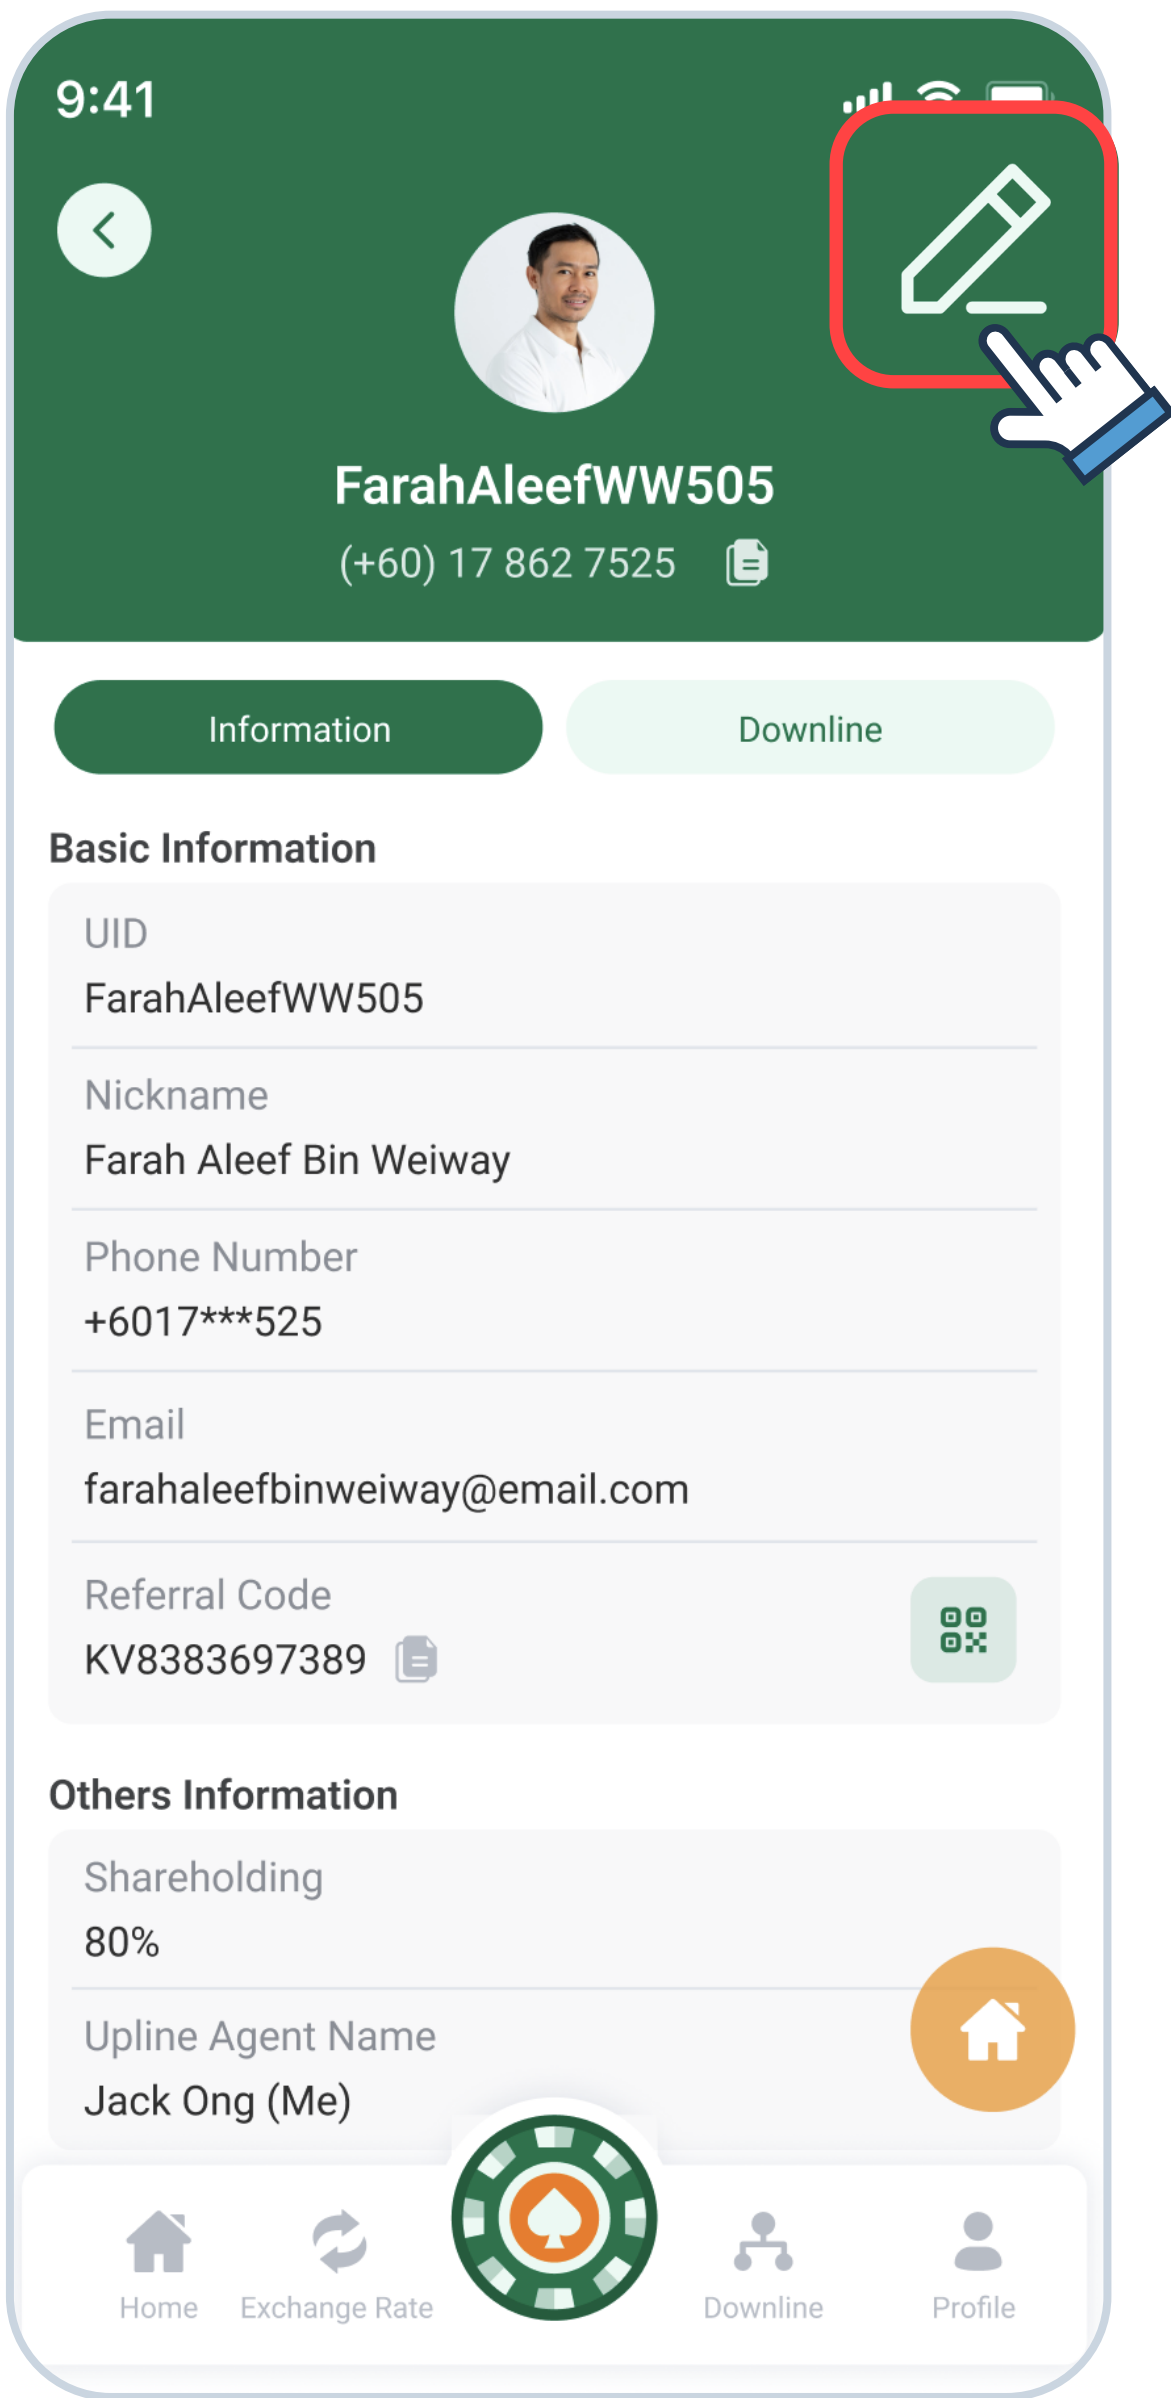

Shareholding

The Downline List will display your downstream shareholding units.

You can also view the Shareholding units you set for your Downline Profile.

Click to enter the Downline Profile, you can click the icon in the upper right corner to edit it.

You can adjust the Shareholding units for this Downline.

*Please note that you cannot set a higher Shareholding units than you currently have.