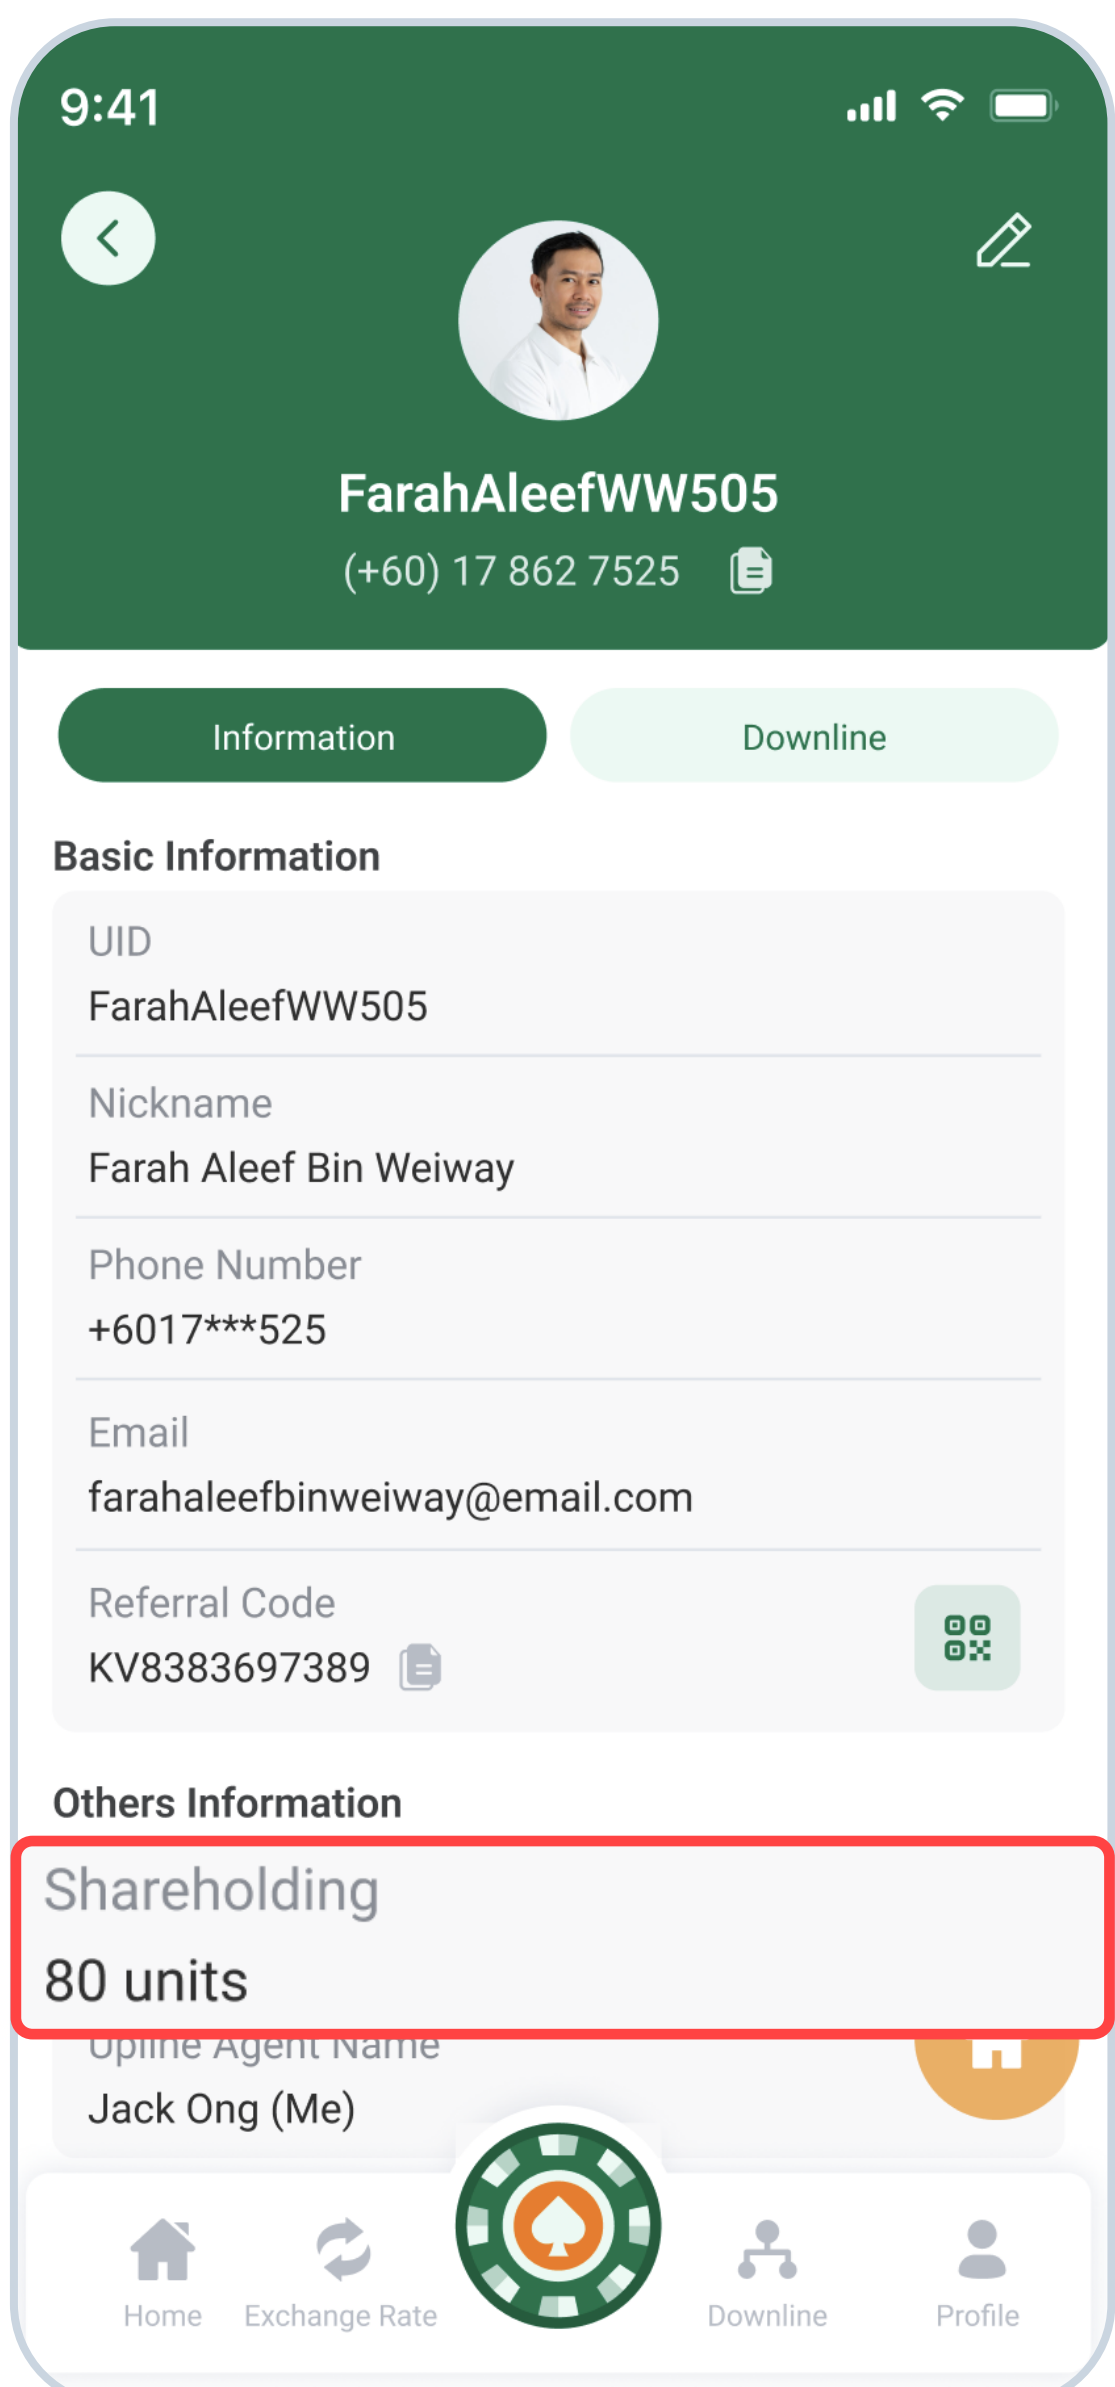

Shareholding

The Downline List will display your downstream shareholding units.

You can also view the Shareholding units you set for your Downline Profile.

Click to enter the Downline Profile, you can click the icon in the upper right corner to edit it.