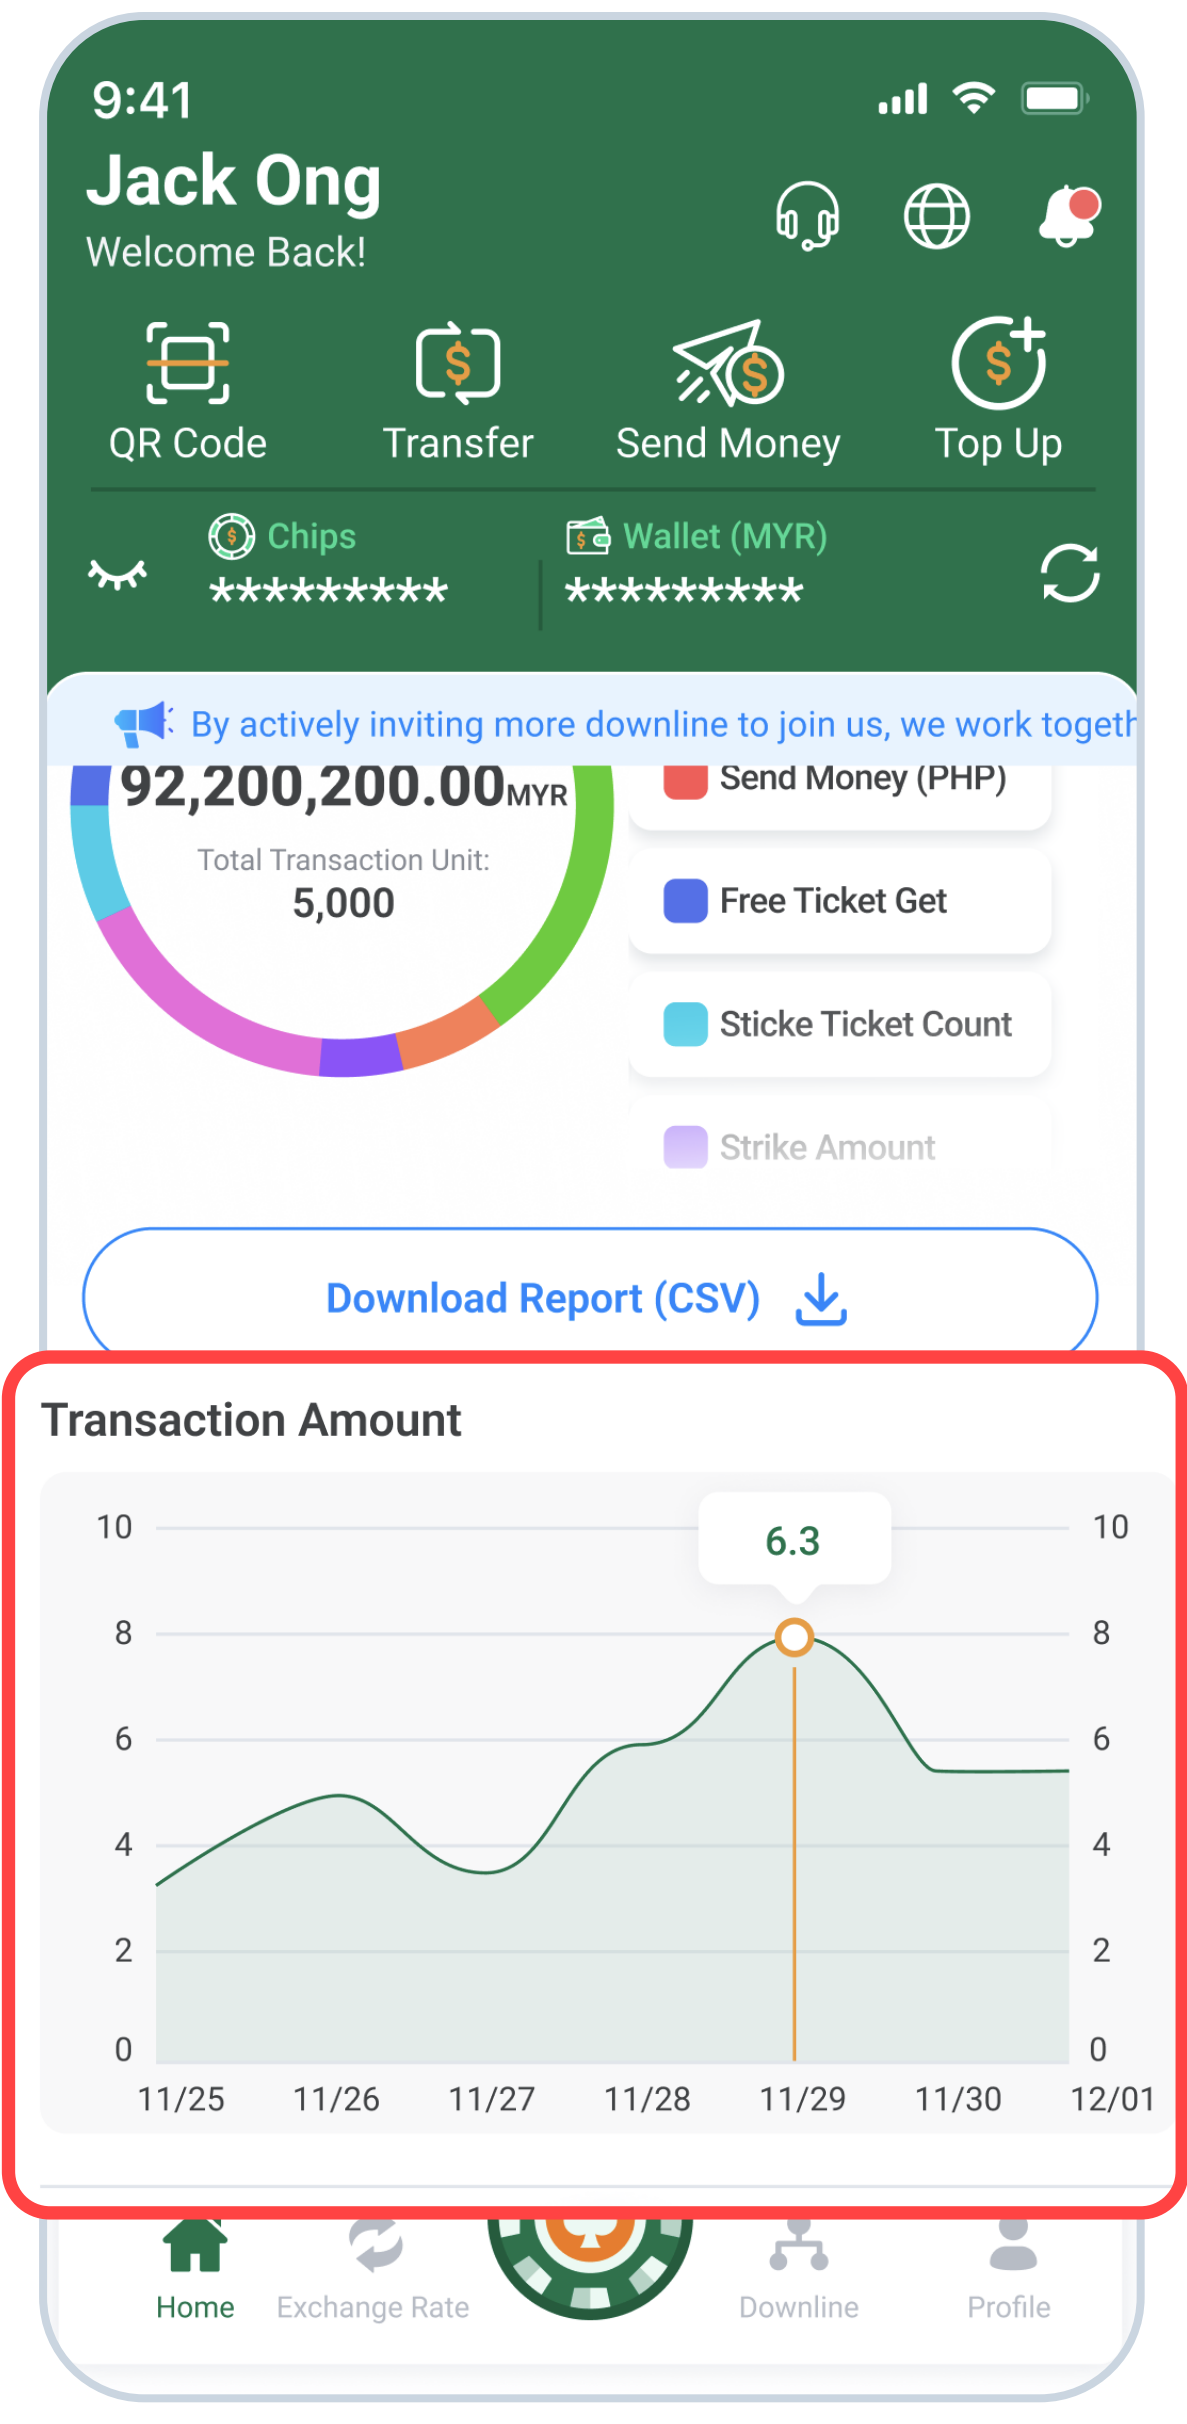

Transaction Amount

Point on the analysis graph to view the "Total Send Money Amount" for last 7 days.